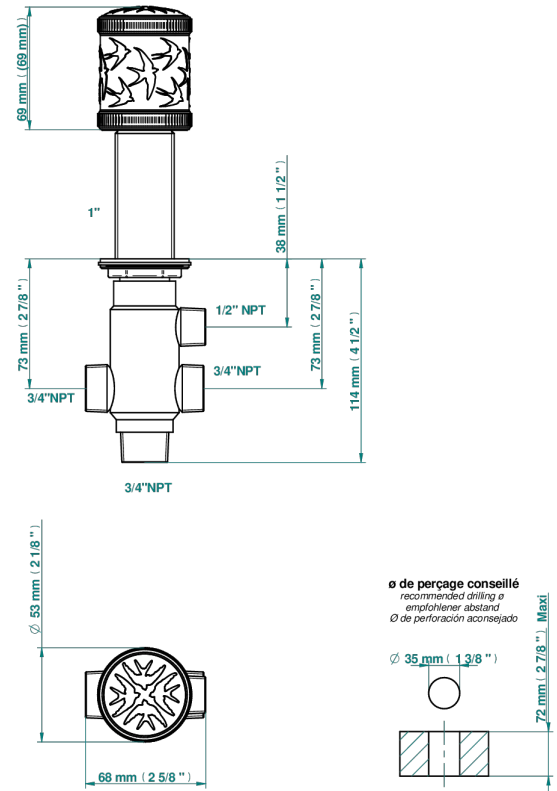

HIRONDELLES - GOLD STAMPED

A4L-504VGUS

2-function deck diverter with trim

75925

17/02/2021

CHARACTERISTIC

- Hirondelles - Gold stamped
- 2-function deck diverter with trim

AVAILABLE FINITIONS