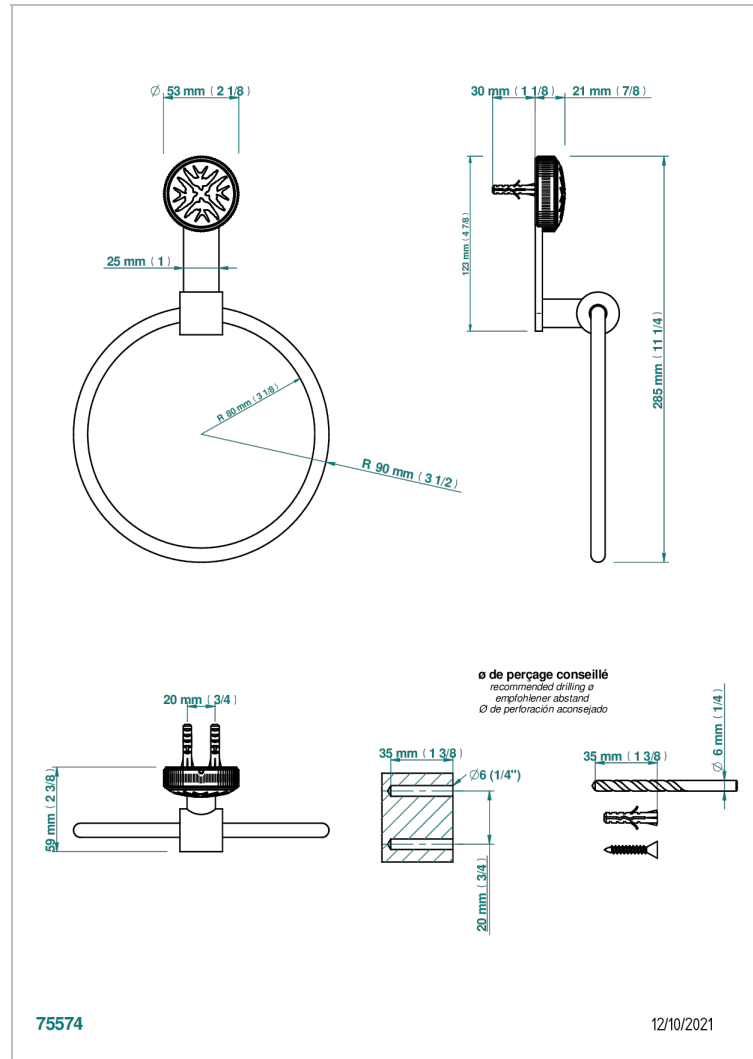

HIRONDELLES - GOLD STAMPED

A4L-504N

Towel ring

CHARACTERISTIC

- Hironnelles - Gold stamped
- Towel ring

AVAILABLE FINITIONS

Blush PVD - H62
Brass color PVD - H49
Brown bronze color PVD - F33
Chrome polished - A02
Copper antique matt, coated - H07
Gold color PVD - H52

Gold mat - F07
Gold polished - F01
Graphite PVD - H64
Light coated bronze - D01
Matt Umber PVD - H67
Matt blush PVD - H60

Matt brass color PVD - H50
Matt brown bronze color PVD - F34
Matt chrome (American satin) - C02
Matt gold color PVD - H53
Matt graphite PVD - H65
Matt nickel (American satin) - C01

Matt nickel color PVD - H56
Nickel antique / Sovereign - H28
Nickel color PVD - H55
Nickel polished - B01
Silver polished, antique - H03
Soft gold - F30

Soft matt gold - F31
Umber PVD - H66