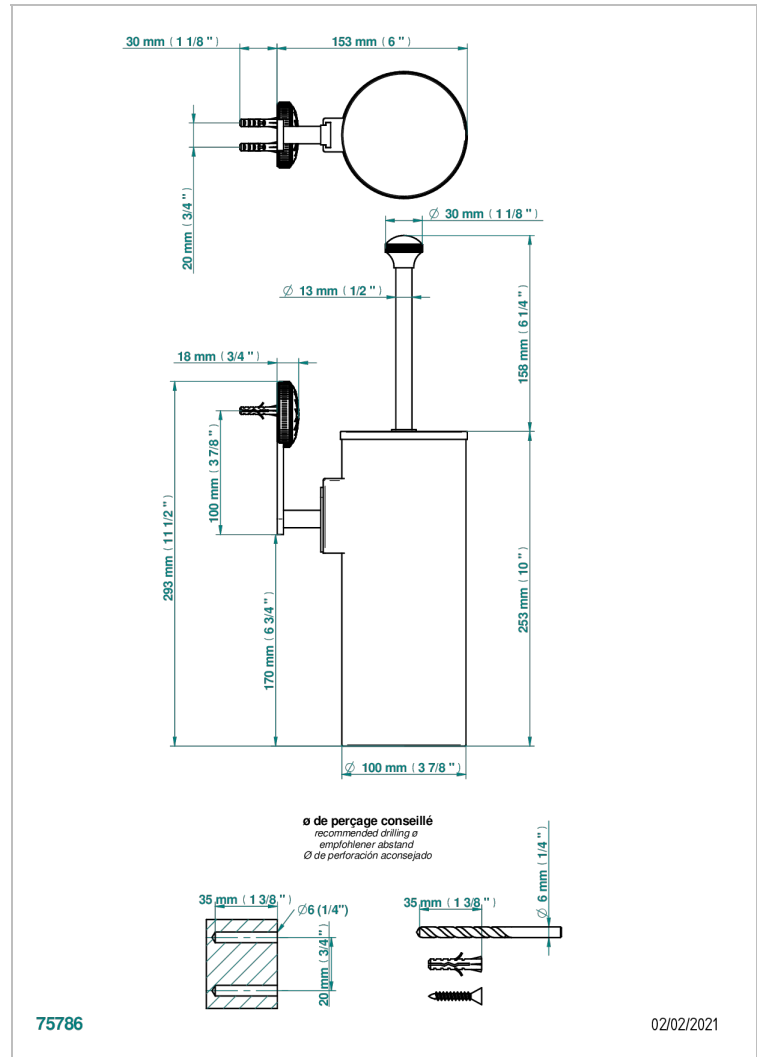

# HIRONDELLES - GOLD STAMPED

A4L-4720C

Metal toilet brush holder with brush with cover wall mounted

## CHARACTERISTIC

- Hirondelles - Gold stamped
- Metal toilet brush holder with brush with cover wall mounted