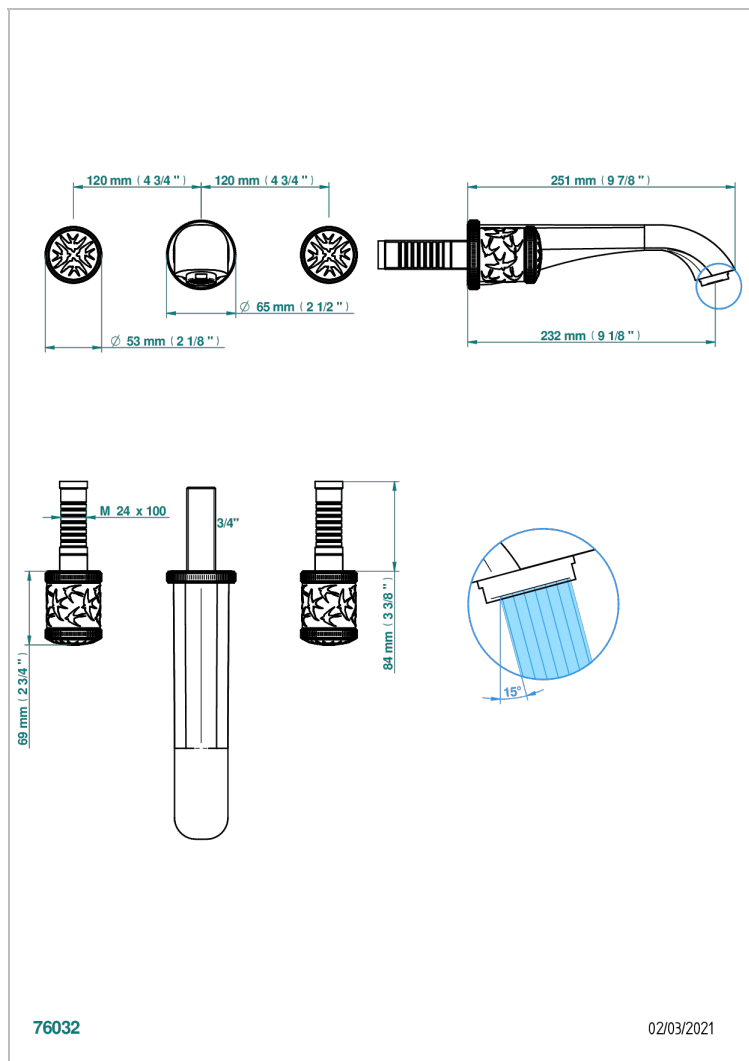

HIRONDELLES - GOLD STAMPED

A4L-41SGB

Trim for wall mounted 3-hole bath set only

76032

02/03/2021

CHARACTERISTIC

- Hirondelles - Gold stamped
- Trim for wall mounted 3-hole bath set only

RELATED SKU'S

- Ref. G00-40AM/US Rough parts for wall set (one counter clockwise and one clockwise cartridges)

AVAILABLE FINITIONS

Blush PVD - H62
Brass color PVD - H49
Brown bronze color PVD - F33
Chrome polished - A02
Copper antique matt, coated - H07
Gold color PVD - H52

Matt nickel color PVD - H56
Nickel antique / Sovereign - H28
Nickel color PVD - H55
Nickel polished - B01
Silver polished, antique - H03
Soft gold - F30

Soft matt gold - F31
Umber PVD - H66