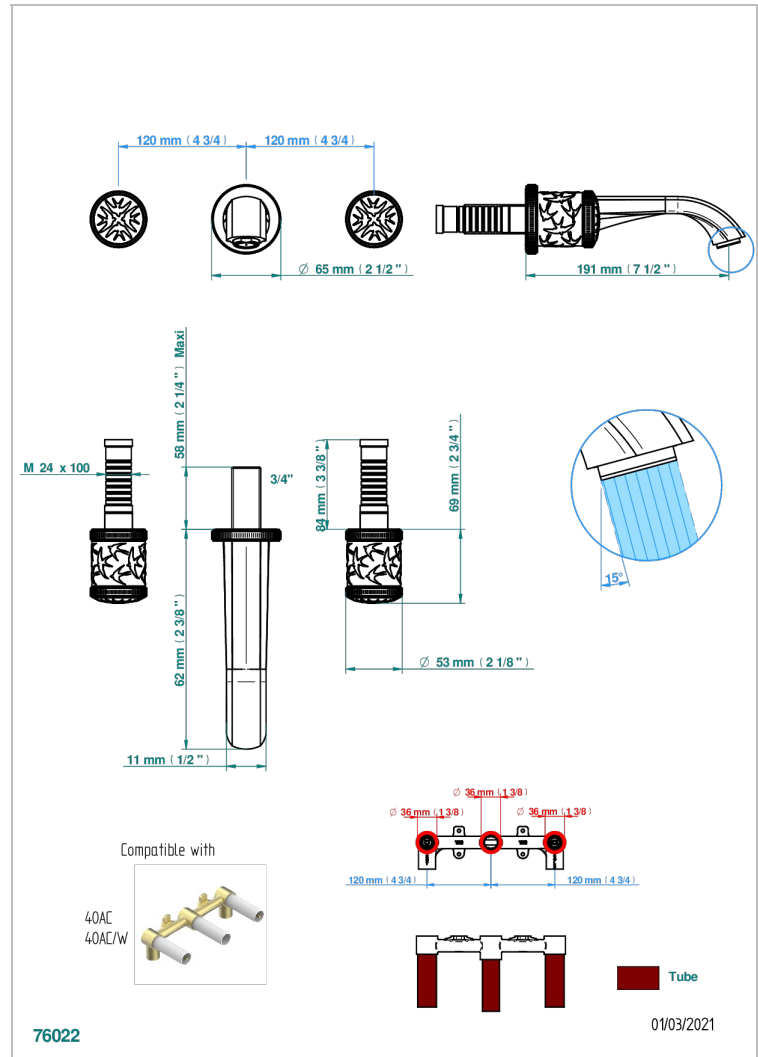

HIRONDELLES - GOLD STAMPED

A4L-40GBUS

Trim for wall mounted 3-hole lavatory set only

CHARACTERISTIC

- Hirondelles - Gold stamped
- Trim for wall mounted 3-hole lavatory set only

RELATED SKU'S

- Ref. G00-40AM/US Rough parts for wall set (one counter clockwise and one clockwise cartridges)