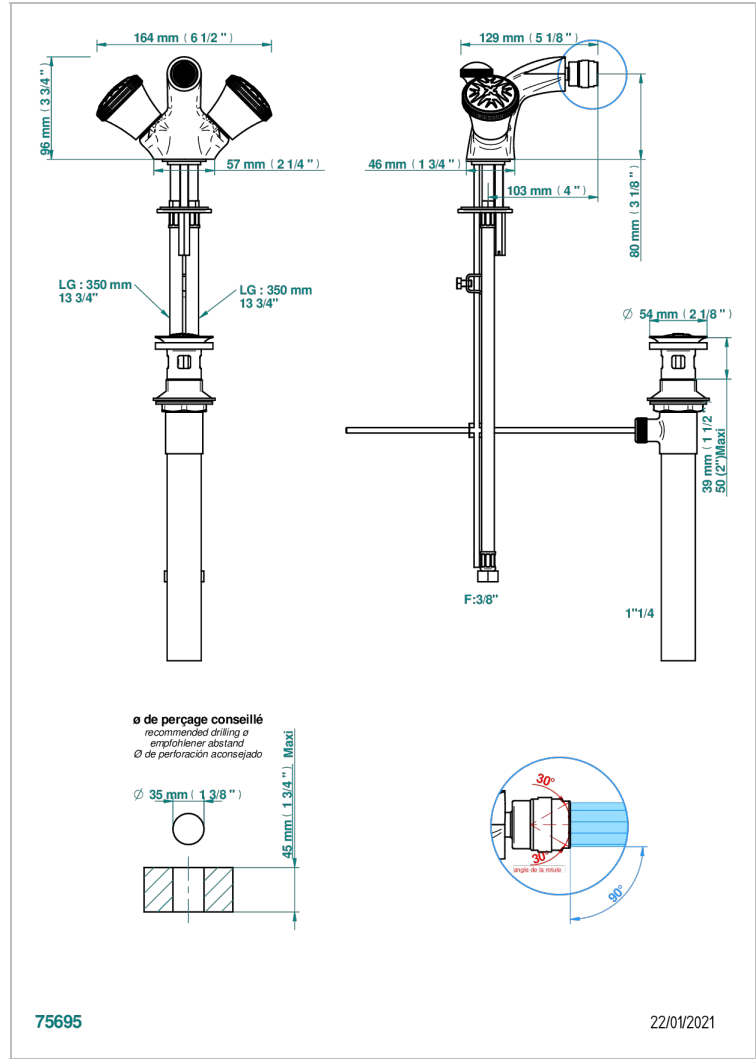

HIRONDELLES - GOLD STAMPED

A4L-3202/US

Single hole bidet faucet with drain

CHARACTERISTIC

- ASME : ASME A112.18.1-2011/CSA B125.1-11

STANDARDS

AVAILABLE FINITIONS

- Blush PVD - H62
- Brass color PVD - H49
- Brown bronze color PVD - F33
- Chrome polished - A02
- Copper antique matt, coated - H07
- Gold color PVD - H52

- Gold mat - F07
- Gold polished - F01
- Graphite PVD - H64
- Light coated bronze - D01
- Matt Umber PVD - H67
- Matt blush PVD - H60

- Matt brass color PVD - H50
- Matt brown bronze color PVD - F34
- Matt chrome (American satin) - C02
- Matt gold color PVD - H53
- Matt graphite PVD - H65
- Matt nickel (American satin) - C01

- Matt nickel color PVD - H56
- Nickel antique / Sovereign - H28
- Nickel color PVD - H55
- Nickel polished - B01
- Silver polished, antique - H03
- Soft gold - F30

- Soft matt gold - F31
- Umber PVD - H66