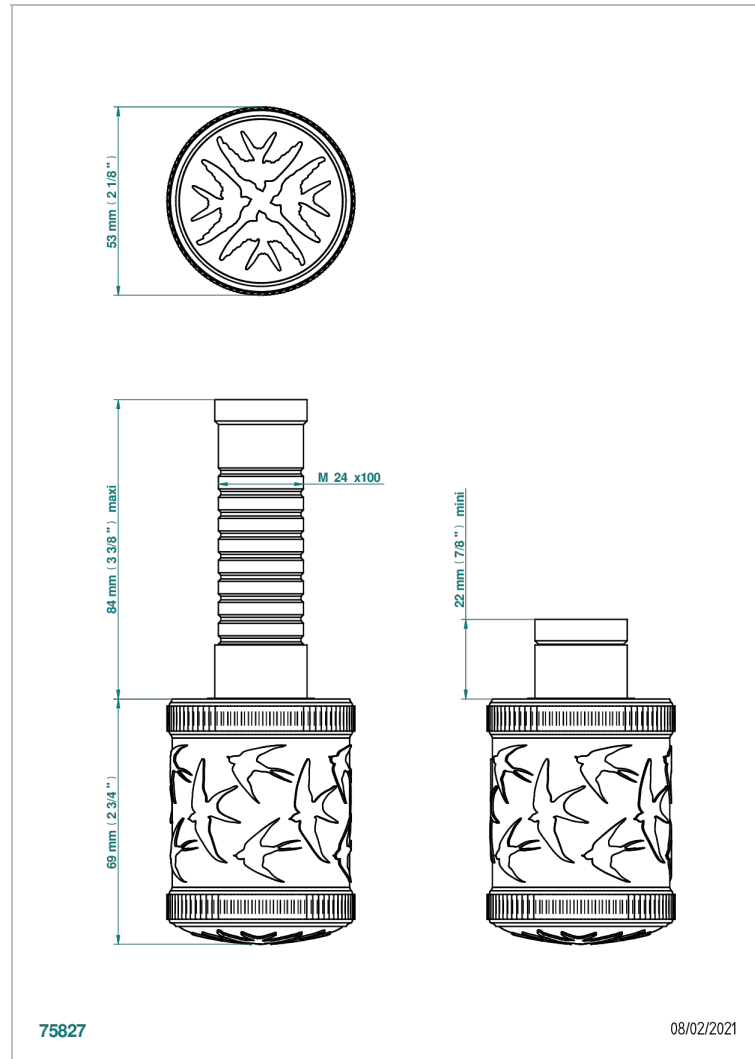

HIRONDELLES - GOLD STAMPED

A4L-30B

Wall volume control 30 & 32 trim

THG[®]
PARIS

CHARACTERISTIC

- Hirondelles - Gold stamped
- Wall volume control 30 & 32 trim

RELATED SKU'S

- Ref. G00-32CUSA 3/4" Volume control wall valve with ceramic cartridge
- Ref. G00-32HUSA 3/4" Volume control wall valve with ceramic cartridge counterclockwise
- Ref. G00-30CUSA 1/2" volume control wall valve with ceramic cartridge
- Ref. G00-30HUSA 1/2" Volume control wall valve with ceramic cartridge counterclockwise

AVAILABLE FINITIONS

Blush PVD - H62
Brass color PVD - H49
Brown bronze color PVD - F33
Chrome polished - A02
Copper antique matt, coated - H07
Gold color PVD - H52

Gold mat - F07
Gold polished - F01
Graphite PVD - H64
Light coated bronze - D01
Matt Umber PVD - H67
Matt blush PVD - H60