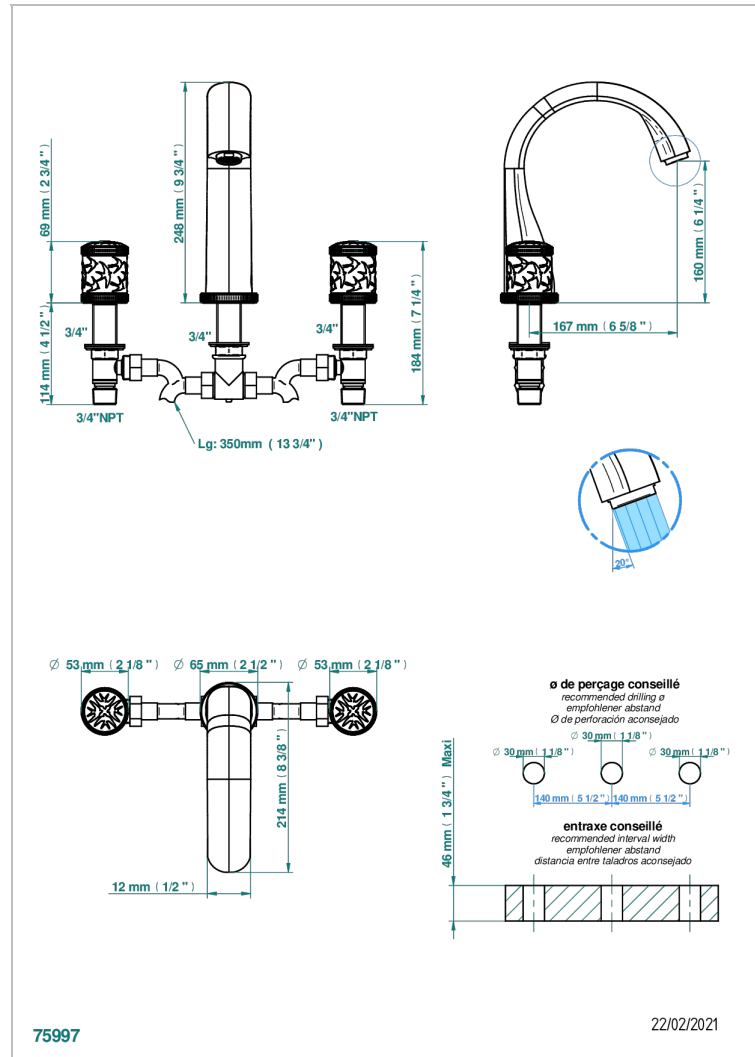

# HIRONDELLES - GOLD STAMPED

A4L-25SGUS

Roman tub set with 3/4" valves

## CHARACTERISTIC

- Hirondelles - Gold stamped
- Roman tub set with 3/4" valves