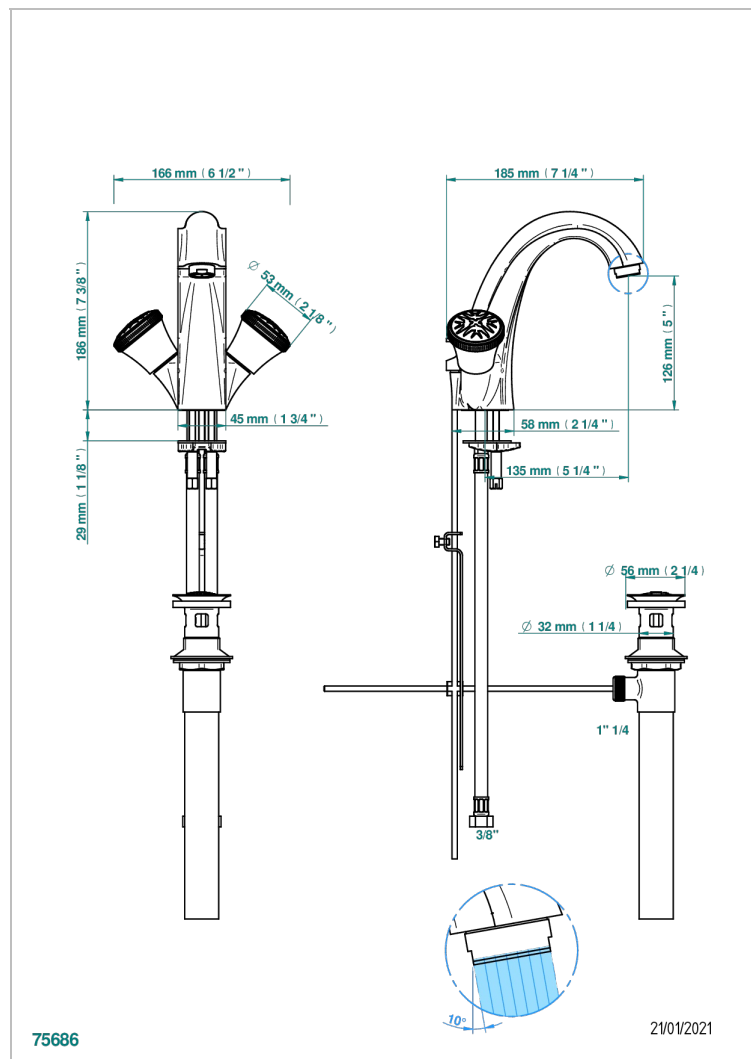

# HIRONDELLES - GOLD STAMPED

A4L-2155/US

Single hole lavatory set with drain

THG<sup>®</sup>  
PARIS

75686

21/01/2021

## CHARACTERISTIC

- Hironnelles - Gold stamped
- Single hole lavatory set with drain