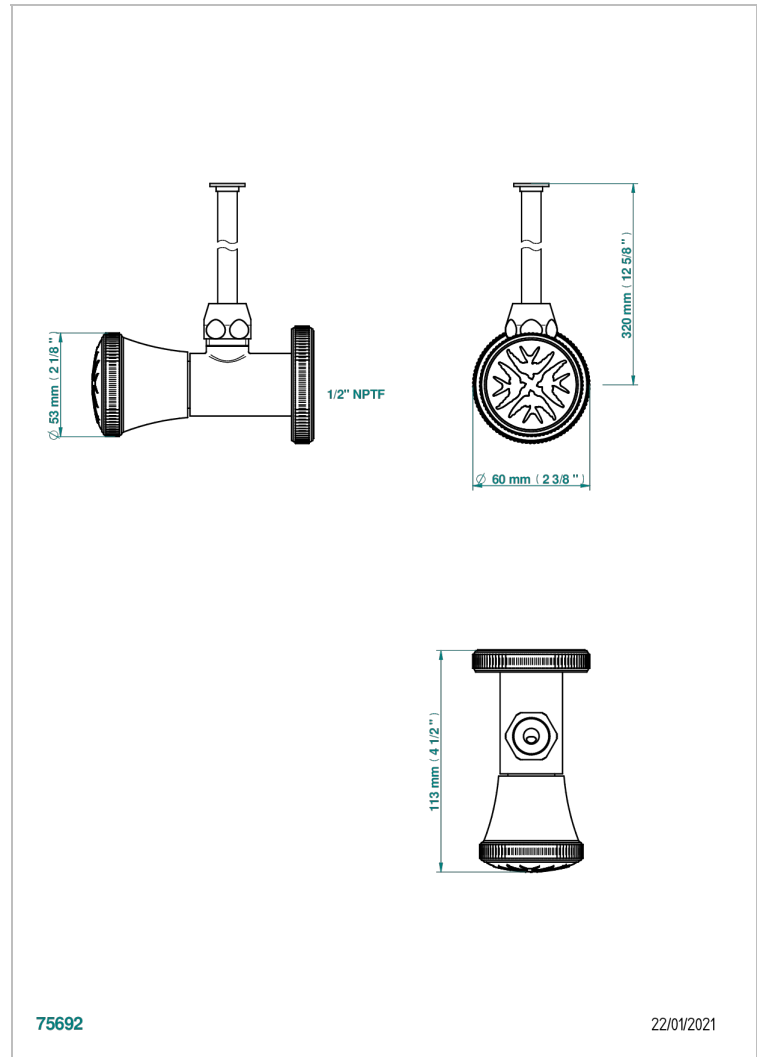

HIRONDELLES - GOLD STAMPED

A4L-181/SWC

Angle supply valve with 3/8" adaptor set for toilet

CHARACTERISTIC

- Hironnelles - Gold stamped
- Angle supply valve with 3/8" adaptor set for toilet

AVAILABLE FINITIONS