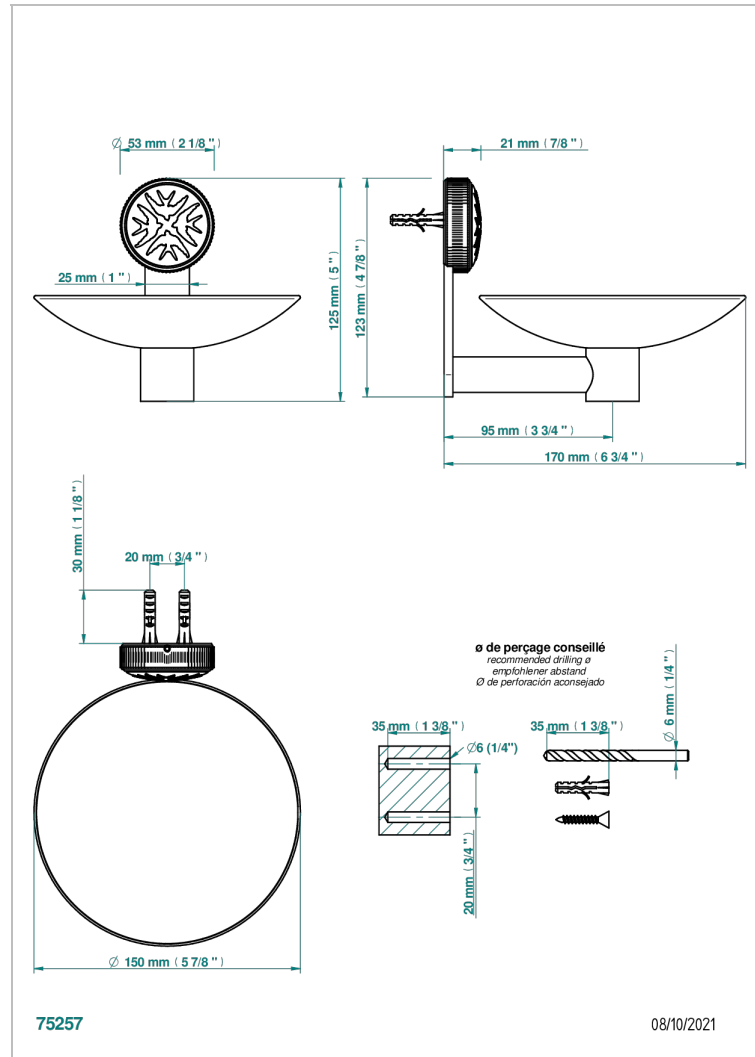

HIRONDELLES

A4J-546GM

Soap dish, wall mounted, 6" diameter

CHARACTERISTIC

- Hirondelles
- Soap dish, wall mounted, 6" diameter

AVAILABLE FINITIONS

Blush PVD - H62
Brass color PVD - H49
Brown bronze color PVD - F33
Chrome polished - A02
Copper antique matt, coated - H07
Gold color PVD - H52