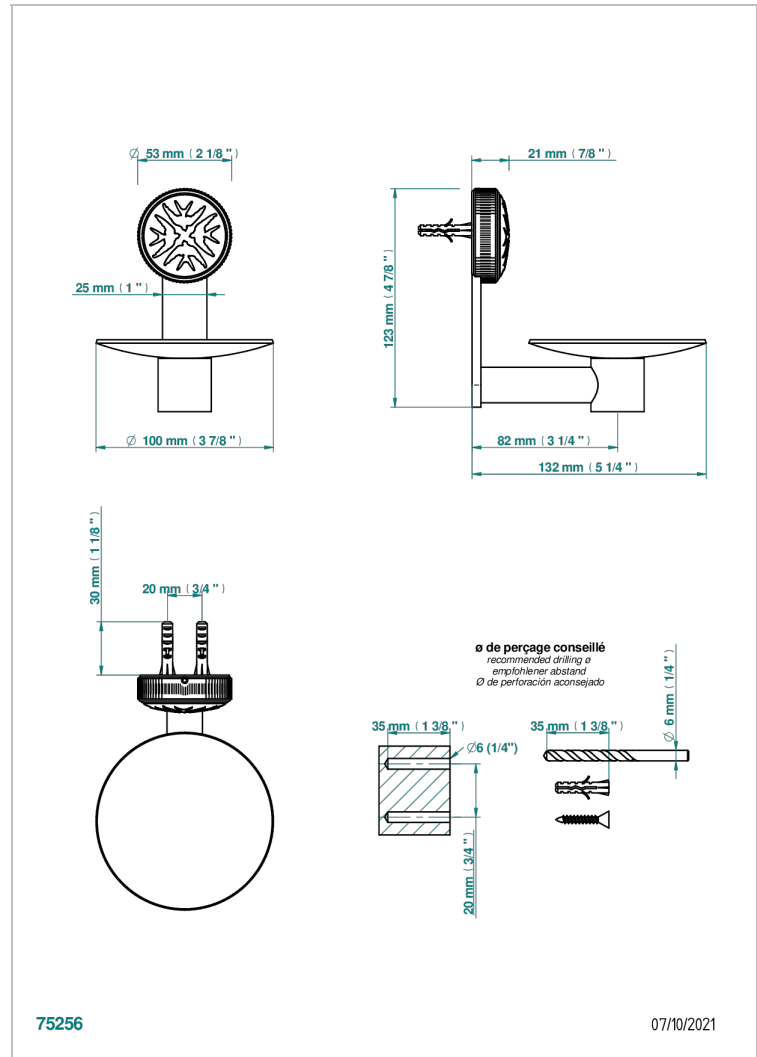

# HIRONDELLES

A4J-546

Soap dish, wall mounted, 4" diameter

THG<sup>®</sup>  
PARIS

## CHARACTERISTIC

- Hironnelles
- Soap dish, wall mounted, 4" diameter