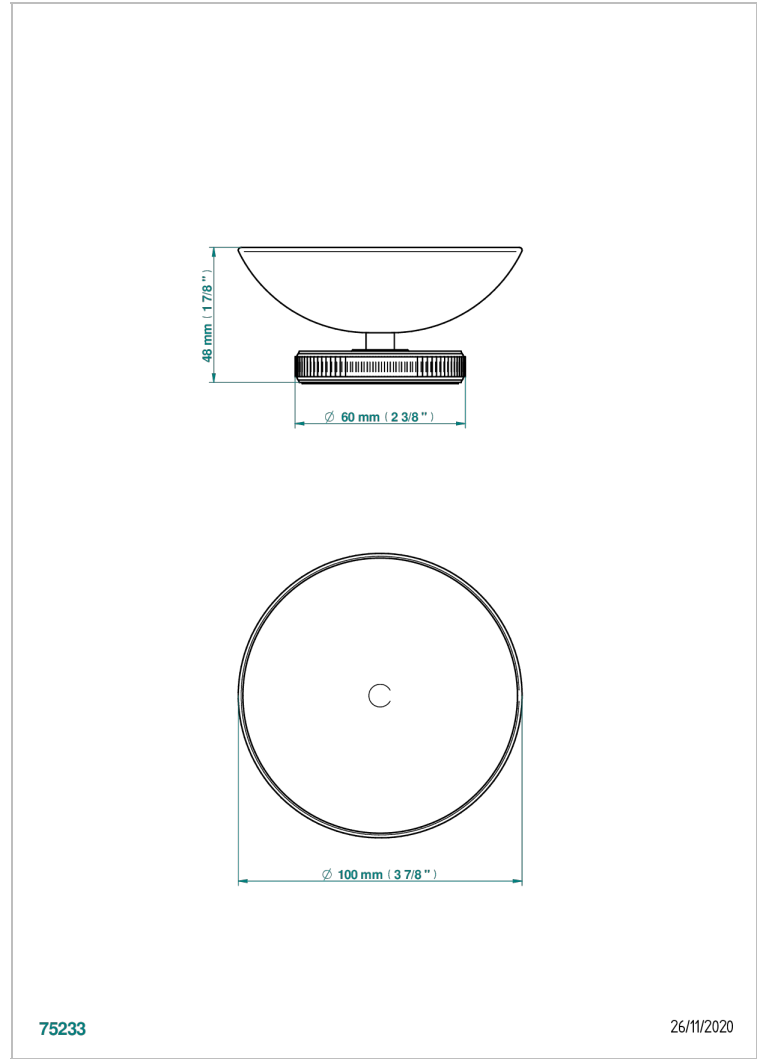

HIRONDELLES

A4J-544

Soap dish, freestanding , 4" diameter

CHARACTERISTIC

- Hirondelles
- Soap dish, freestanding , 4" diameter

AVAILABLE FINITIONS

Blush PVD - H62
Brass color PVD - H49
Brown bronze color PVD - F33
Chrome polished - A02
Copper antique matt, coated - H07
Gold color PVD - H52