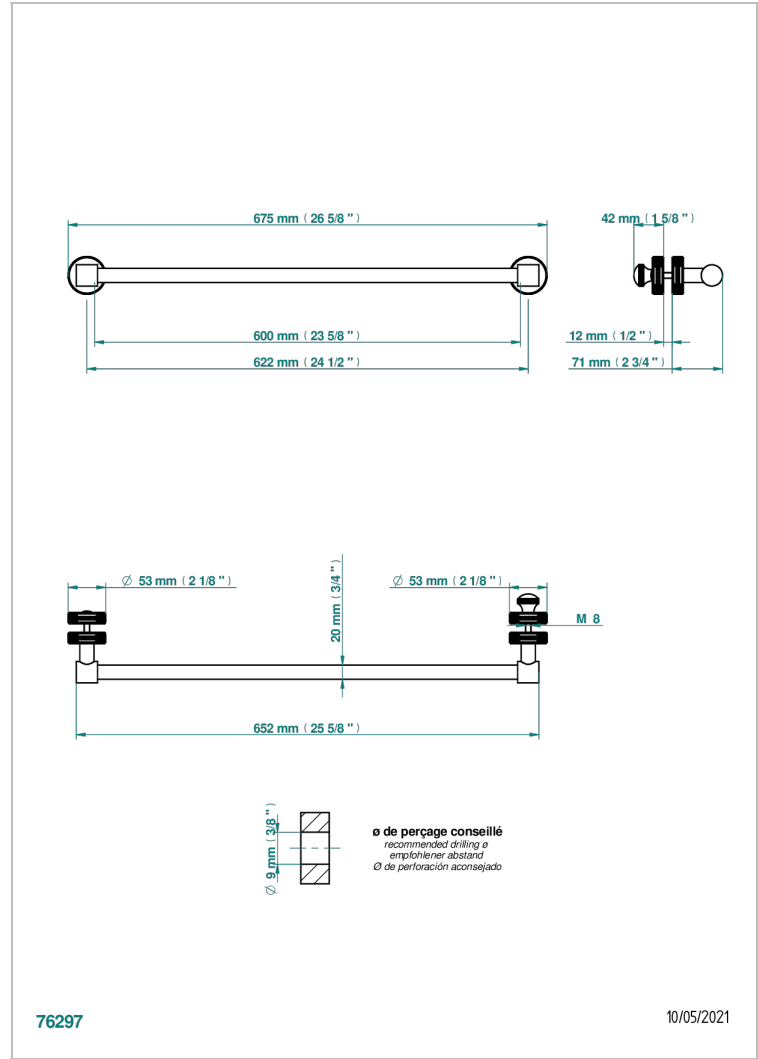

Towel rail with one rail for glass door with knob on side and escutcheon the other side

## CHARACTERISTIC

- Hirondelles
- Towel rail with one rail for glass door with knob on side and escutcheon the other side