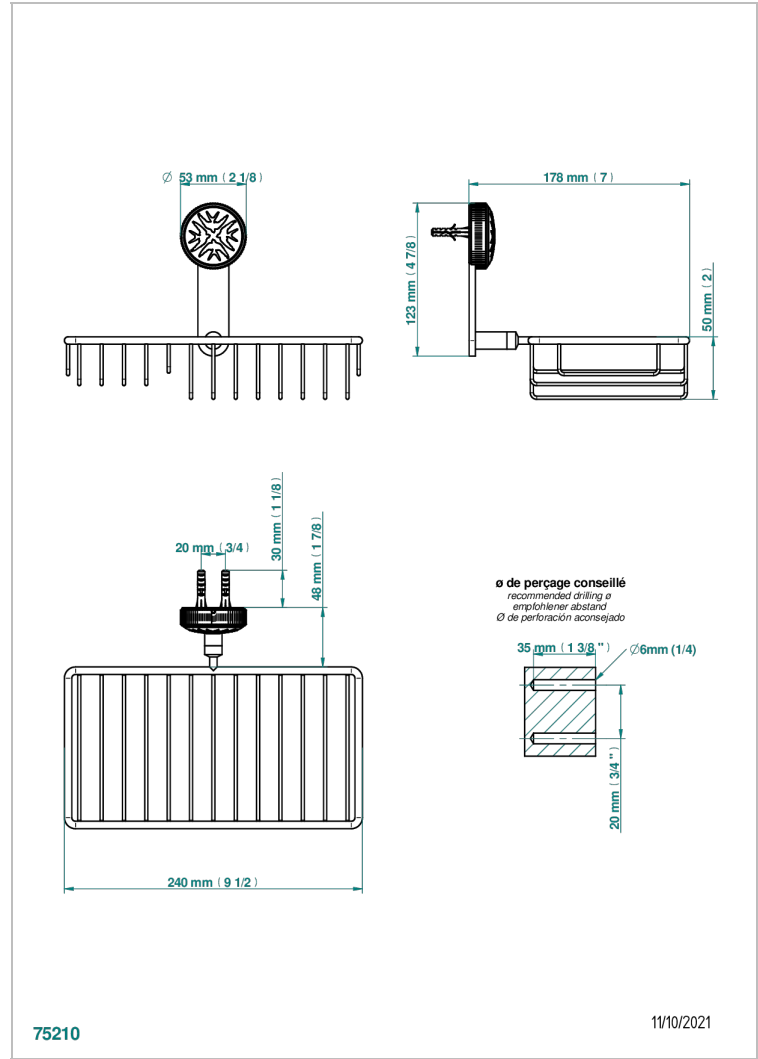

# HIRONDELLES

A4J-2620

Soap and sponge holder, wall mounted

THG<sup>®</sup>  
PARIS

75210

11/10/2021

## CHARACTERISTIC

- Hirondelles
- Soap and sponge holder, wall mounted