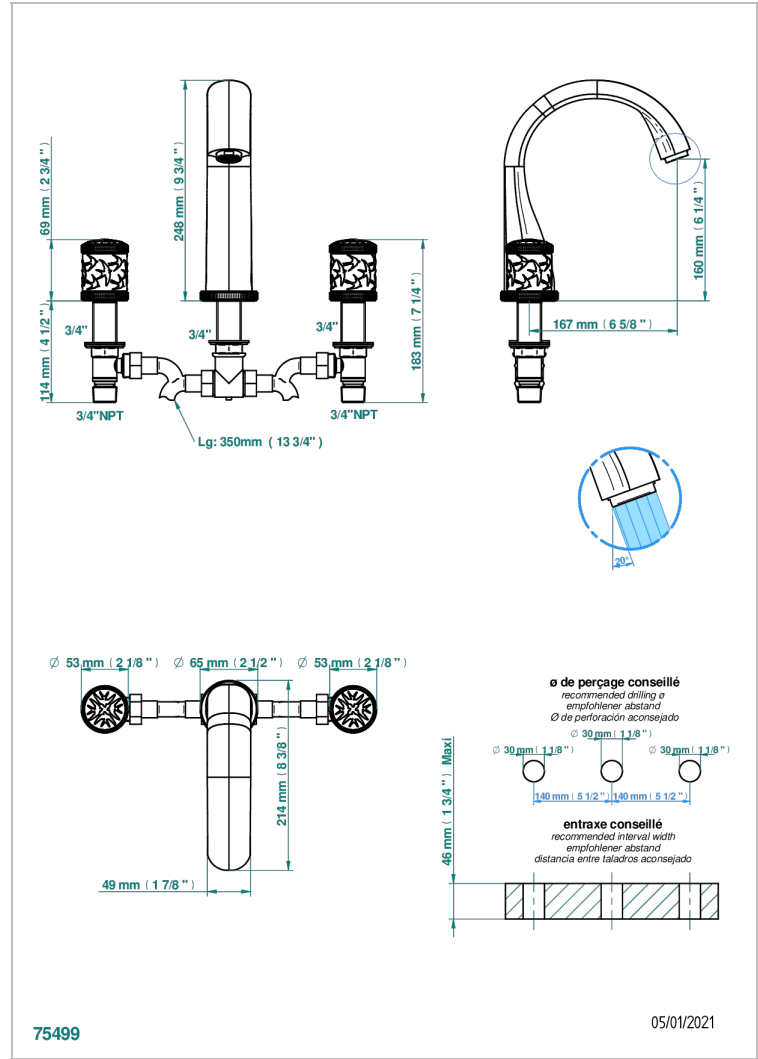

HIRONDELLES

A4J-25SGUS

Roman tub set with 3/4" valves

CHARACTERISTIC

- Hirondelles
- Roman tub set with 3/4" valves

AVAILABLE FINITIONS

Blush PVD - H62
Brass color PVD - H49
Brown bronze color PVD - F33
Chrome polished - A02
Copper antique matt, coated - H07
Gold color PVD - H52