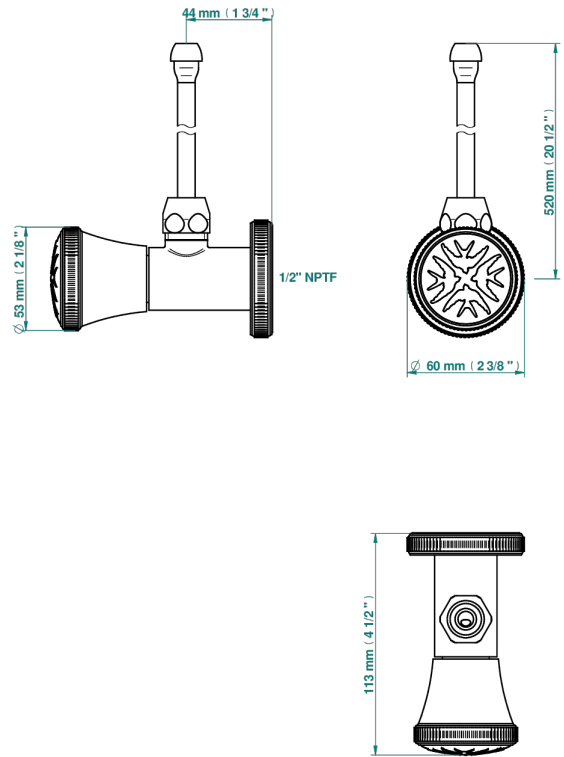

HIRONDELLES

A4J-181/SWC

Angle supply valve with 3/8" adaptor set for toilet

75324

07/12/2020

CHARACTERISTIC

- Hironnelles
- Angle supply valve with 3/8" adaptor set for toilet

AVAILABLE FINITIONS