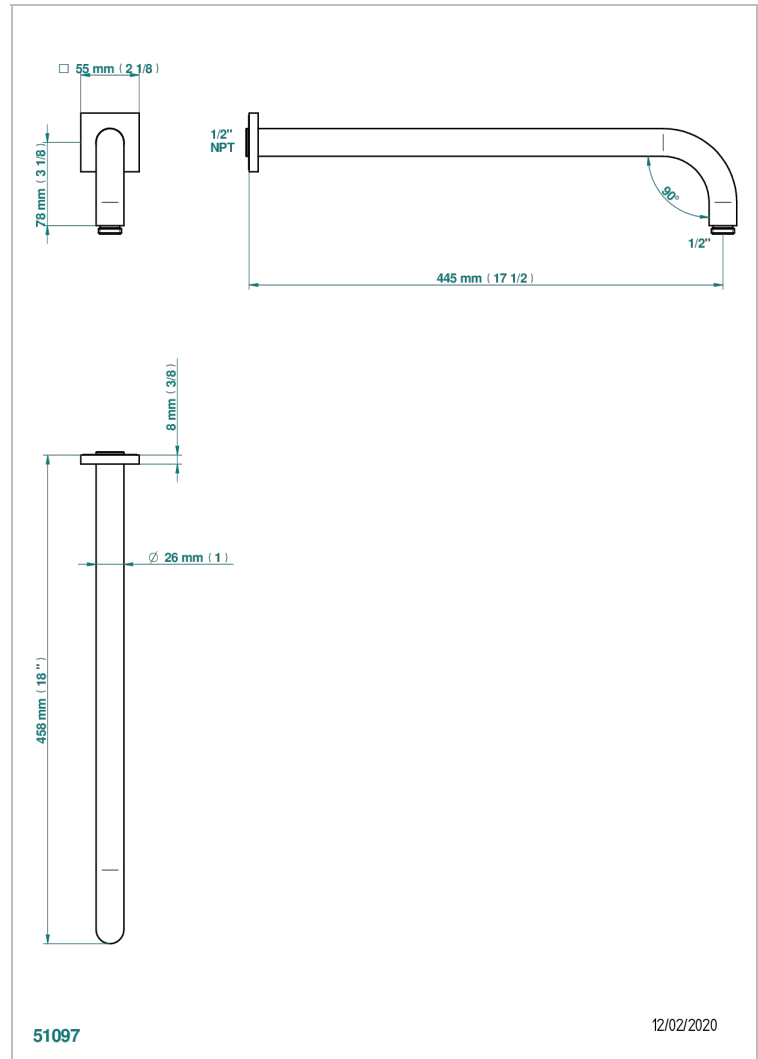

MASQUE DE FEMME, SMOOTH METAL

A2U-84L/US

Horizontal shower arm, 90°, lg: 17"

THG[®]
PARIS

CHARACTERISTIC

- Masque de Femme, smooth metal
- Horizontal shower arm, 90°, lg: 17"

AVAILABLE FINITIONS

Blush PVD - H62
Brass color PVD - H49
Brown bronze color PVD - F33
Chrome polished - A02
Chrome polished / gold polished - G02
Gold color PVD - H52

Nickel antique / Sovereign - H28
Nickel color PVD - H55
Nickel polished - B01
Soft gold - F30
Soft matt gold - F31
Umber PVD - H66