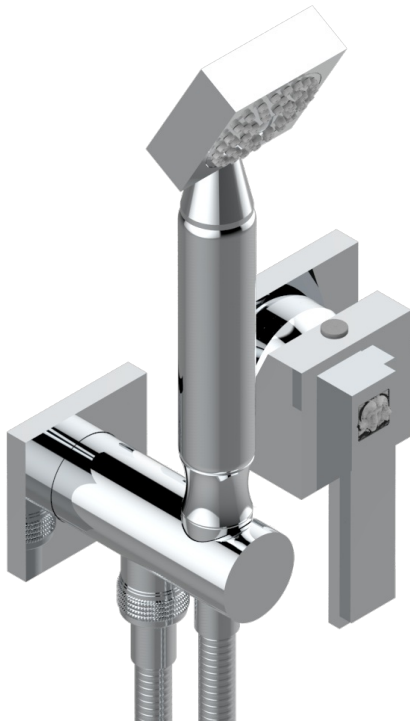

# MASQUE DE FEMME LUNAIRE

A2R-6561B

Trim only for wall mixer with complete handshower on hook

THG<sup>®</sup>  
PARIS

## CHARACTERISTIC

- Masque de Femme lunaire
- Trim only for wall mixer with complete handshower on hook

## RELATED SKU'S

- Ref. G00-5840/MA Rough parts for concealed wall-mounted mixer with 1/2" outlet