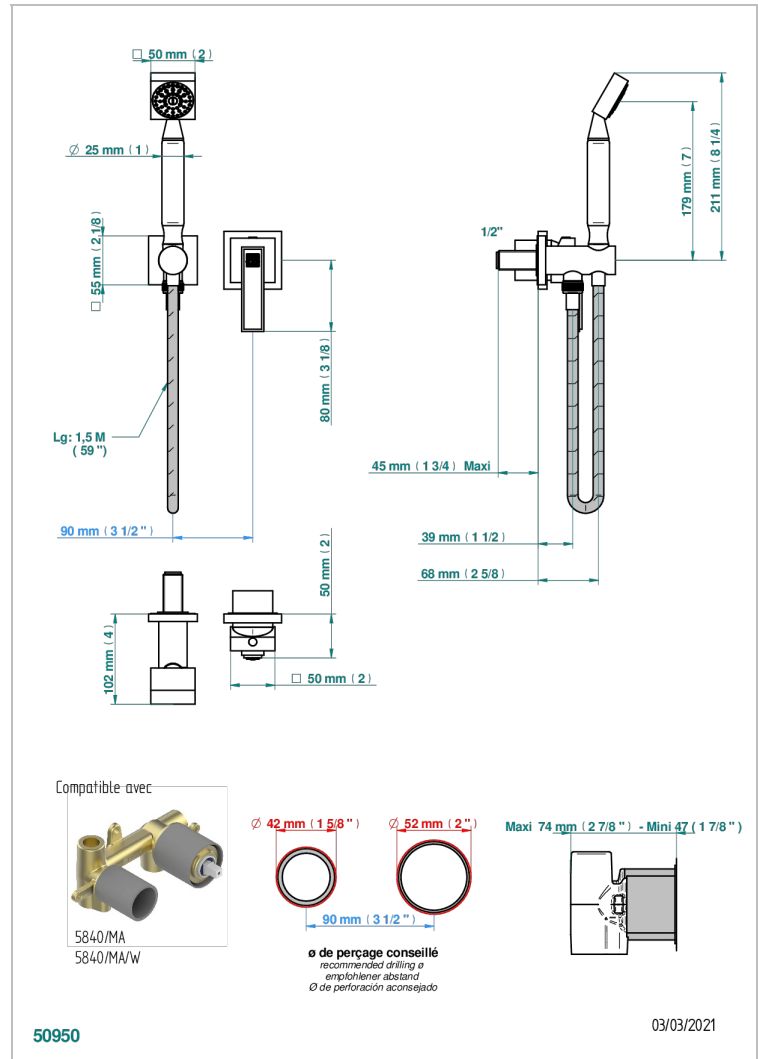

# MASQUE DE FEMME LUNAIRE

A2R-6561B

Trim only for wall mixer with complete handshower on hook

THG<sup>®</sup>  
PARIS

## CHARACTERISTIC

- Masque de Femme lunaire
- Trim only for wall mixer with complete handshower on hook

## TECHNICAL SPECS

- Recommandé : 3 bars (max. 5 bars) - Advised : 43,5 psi (max. 72 psi)
- 9,5 l/min à 3 bars (2.5 gpm at 43.5 psi)

## RELATED SKU'S

- Ref. G00-5840/MA Rough parts for concealed wall-mounted mixer with 1/2" outlet