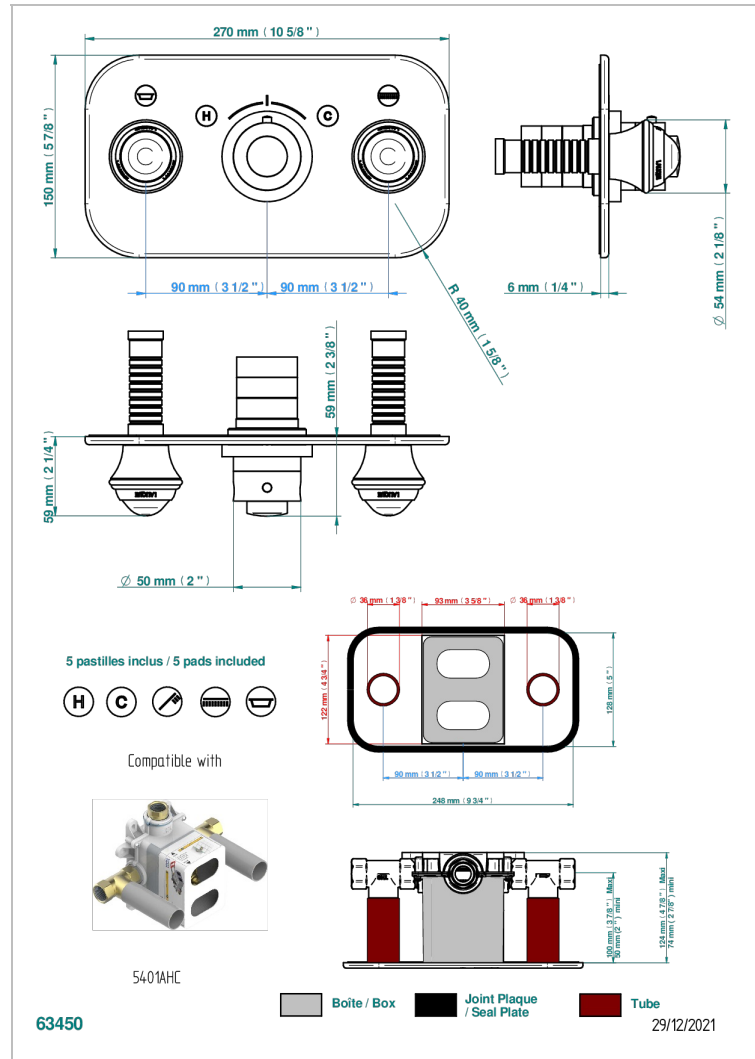

Trim for thermostatic mixer with 2 valves item to be installed horizontal . to adapt on 5 401AHC or 5 401AHM

CHARACTERISTIC

- Papillon
- Trim for thermostatic mixer with 2 valves item to be installed horizontal . to adapt on 5 401AHC or 5 401AHM

RELATED SKU'S

- Ref. G00-5401AHC 3/4" THG thermostat, 60 l/mn with two valves with wax cartridge delivered with a built-in box, without trim - to be installed horizontal (for installation with cross handle)
- Ref. G00-5401AHM 3/4" THG thermostat, 60 l/mn with two valves with wax cartridge delivered with a built-in box, without trim - to be installed horizontal (for installation with lever handle)