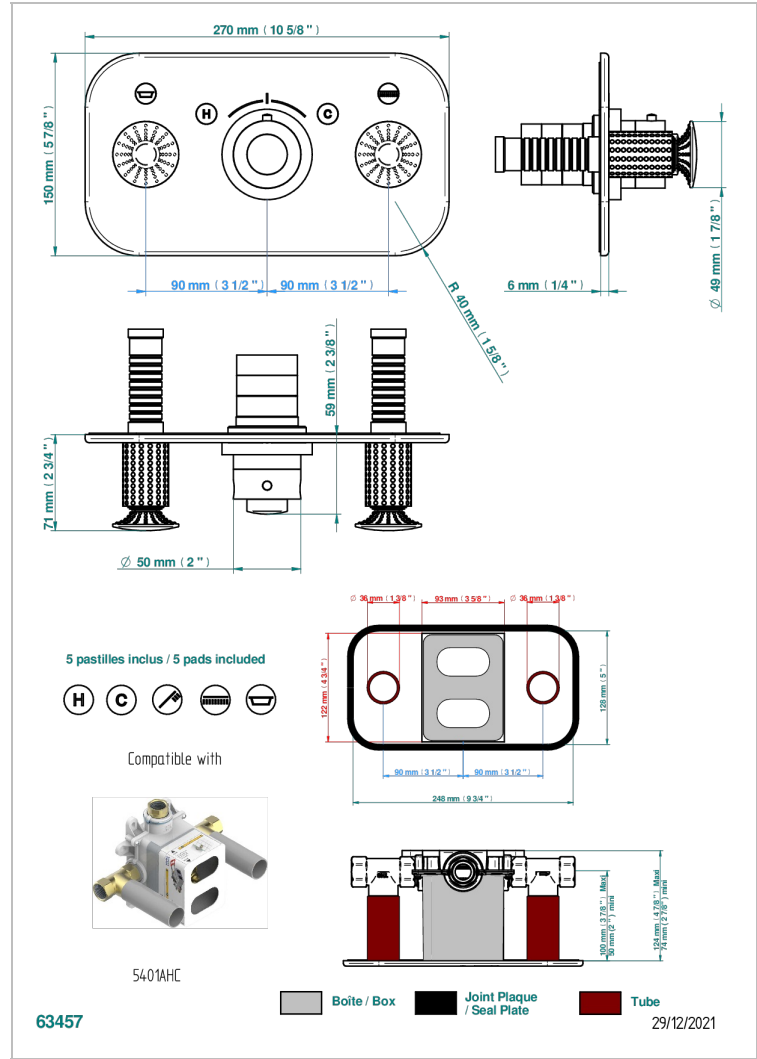

Trim for thermostatic mixer with 2 valves item to be installed horizontal . to adapt on 5 401AHC or 5 401AHM

CHARACTERISTIC

- Perle
- Trim for thermostatic mixer with 2 valves item to be installed horizontal . to adapt on 5 401AHC or 5 401AHM

RELATED SKU'S

- Ref. G00-5401AHC 3/4" THG thermostat, 60 l/mn with two valves with wax cartridge delivered with a built-in box, without trim - to be installed horizontal (for installation with cross handle)
- Ref. G00-5401AHM 3/4" THG thermostat, 60 l/mn with two valves with wax cartridge delivered with a built-in box, without trim - to be installed horizontal (for installation with lever handle)