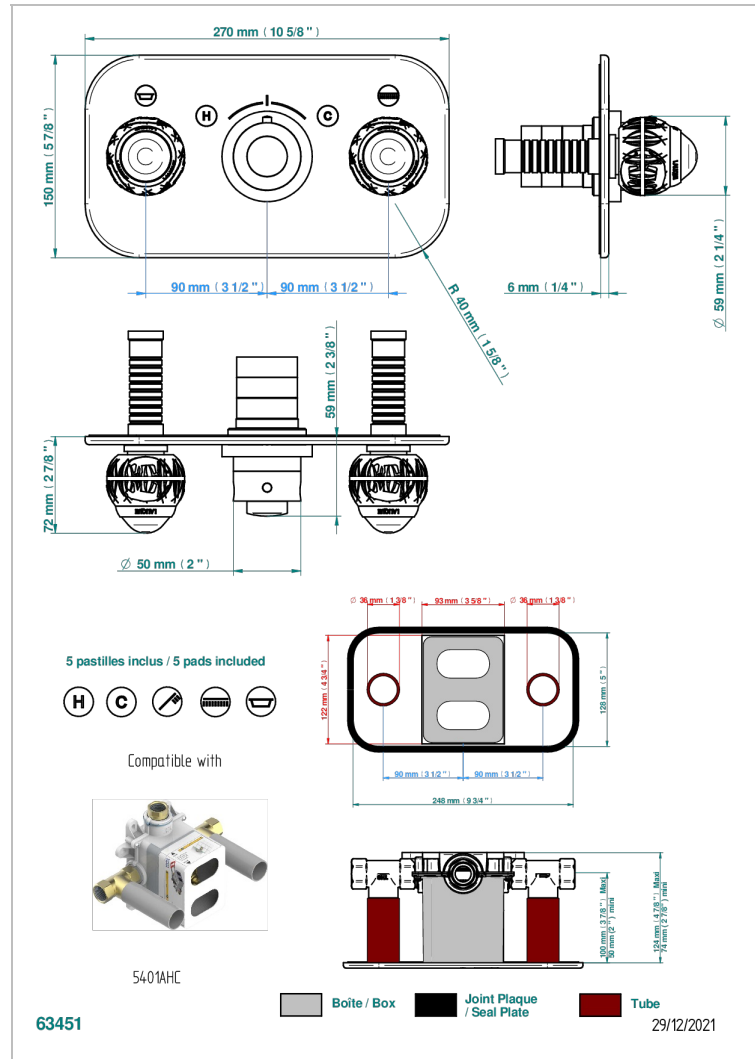

# PANTHERE CLEAR CRYSTAL

A2H-5401BEH

THG  
PARIS

Trim for thermostatic mixer with 2 valves item to be installed horizontal . to adapt on 5 401AHC or 5 401AHM

## CHARACTERISTIC

- Panthère clear crystal
- Trim for thermostatic mixer with 2 valves item to be installed horizontal . to adapt on 5 401AHC or 5 401AHM

## RELATED SKU'S

- Ref. G00-5401AHC 3/4" THG thermostat, 60 l/mn with two valves with wax cartridge delivered with a built-in box, without trim - to be installed horizontal ( for installation with cross handle)
- Ref. G00-5401AHM 3/4" THG thermostat, 60 l/mn with two valves with wax cartridge delivered with a built-in box, without trim - to be installed horizontal ( for installation with lever handle)