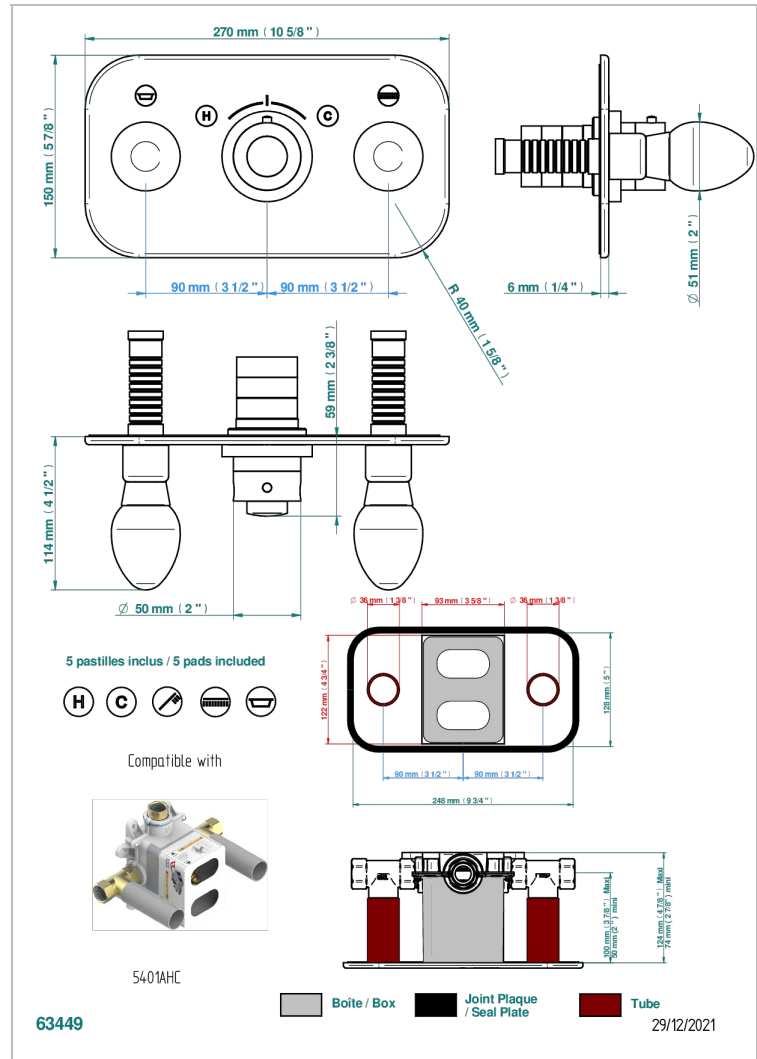

VENICE

A2E-5401BEH

Trim for thermostatic mixer with 2 valves item to be installed horizontal . to adapt on 5 401AHC or 5 401AHM

CHARACTERISTIC

- Venice
- Trim for thermostatic mixer with 2 valves item to be installed horizontal . to adapt on 5 401AHC or 5 401AHM

RELATED SKU'S

- Ref. G00-5401AHC 3/4" THG thermostat, 60 l/mn with two valves with wax cartridge delivered with a built-in box, without trim - to be installed horizontal (for installation with cross handle)
- Ref. G00-5401AHM 3/4" THG thermostat, 60 l/mn with two valves with wax cartridge delivered with a built-in box, without trim - to be installed horizontal (for installation with lever handle)