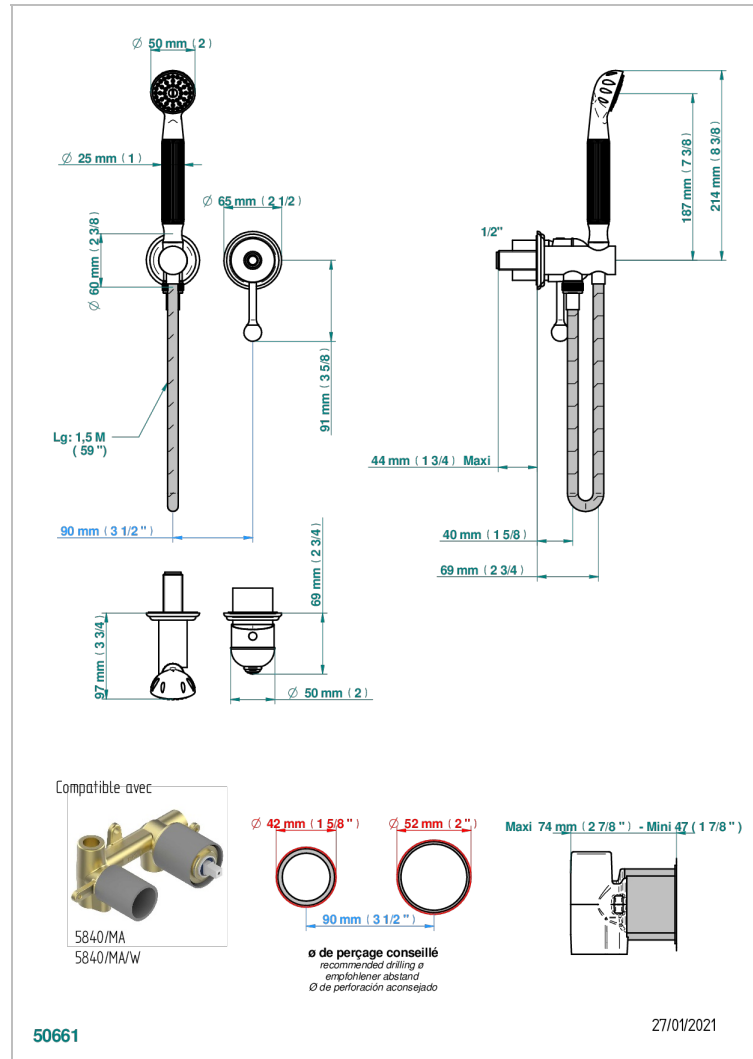

# SULLY MALACHITE

A1V-6561B

Trim only for wall mixer with complete handshower on hook

## CHARACTERISTIC

- Sully Malachite
- Trim only for wall mixer with complete handshower on hook

## TECHNICAL SPECS

- Recommandé : 3 bars (max. 5 bars) - Advised : 43,5 psi (max. 72 psi)
- 9,5 l/min à 3 bars (2.5 gpm at 43.5 psi)

## RELATED SKU'S

- Ref. G00-5840/MA Rough parts for concealed wall-mounted mixer with 1/2" outlet