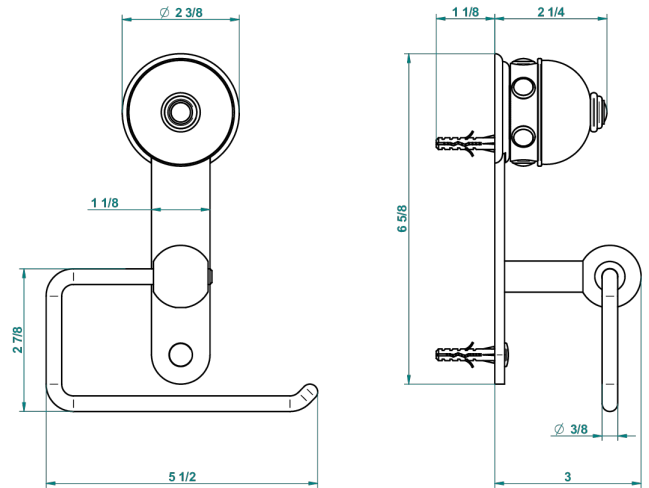

SULLY MALACHITE

A1V-538A

Toilet paper holder, single mount without cover

44708

22/02/2017

CHARACTERISTIC

- Sully Malachite
- Toilet paper holder, single mount without cover

AVAILABLE FINITIONS

Blush PVD - H62
Brass color PVD - H49
Brown bronze color PVD - F33
Chrome polished - A02
Chrome polished / gold polished - G02
Gold color PVD - H52

Gold mat - F07
Gold polished - F01
Graphite PVD - H64
Matt Umber PVD - H67
Matt blush PVD - H60
Matt brass color PVD - H50

Matt brown bronze color PVD - F34
Matt chrome (American satin) - C02
Matt gold color PVD - H53
Matt graphite PVD - H65
Matt nickel (American satin) - C01
Matt nickel color PVD - H56

Nickel antique / Sovereign - H28
Nickel color PVD - H55
Nickel polished - B01
Soft gold - F30
Soft matt gold - F31
Umber PVD - H66