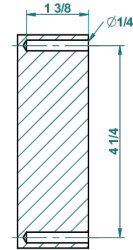

SULLY MALACHITE

A1V-538A

Toilet paper holder, single mount without cover

44708

22/02/2017

CHARACTERISTIC

- Sully Malachite
- Toilet paper holder, single mount without cover

AVAILABLE FINITIONS

Blush PVD - H62
Brass color PVD - H49
Brown bronze color PVD - F33
Chrome polished - A02
Chrome polished / gold polished - G02
Gold color PVD - H52

Gold mat - F07
Gold polished - F01
Graphite PVD - H64
Matt Umber PVD - H67
Matt blush PVD - H60
Matt brass color PVD - H50

Matt brown bronze color PVD - F34
Matt chrome (American satin) - C02
Matt gold color PVD - H53
Matt graphite PVD - H65
Matt nickel (American satin) - C01
Matt nickel color PVD - H56

Nickel antique / Sovereign - H28
Nickel color PVD - H55
Nickel polished - B01
Soft gold - F30
Soft matt gold - F31
Umber PVD - H66