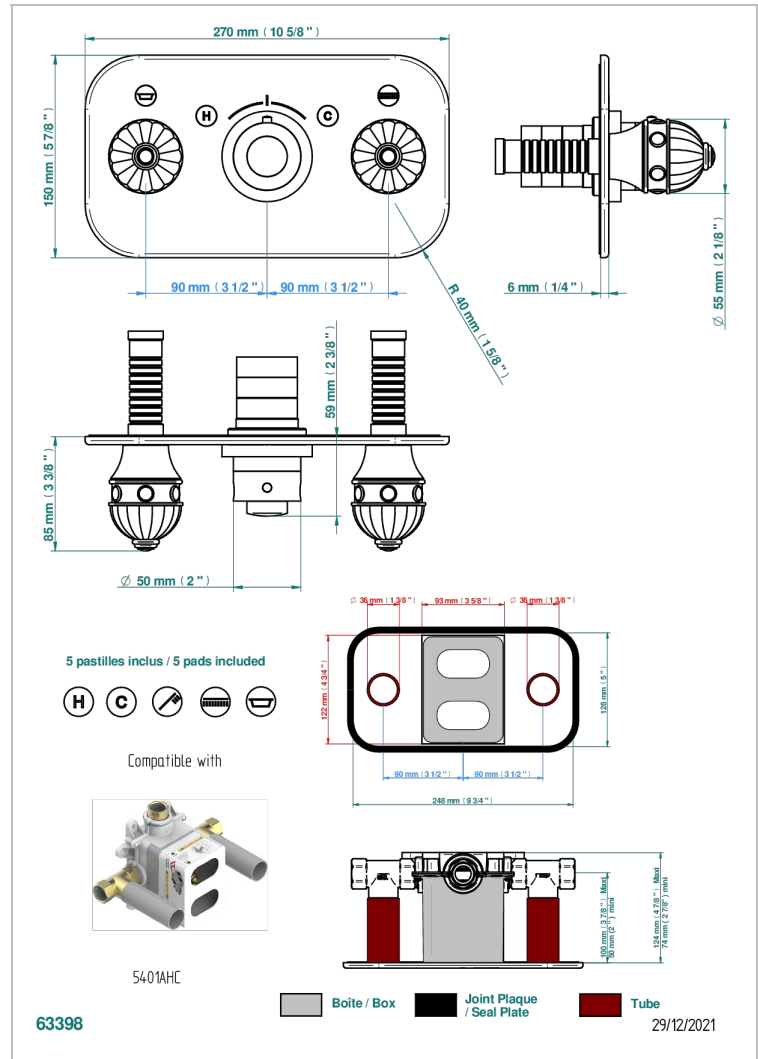

CHEVERNY LAPIS LAZULI

A1T-5401BEH

THG
PARIS

Trim for thermostatic mixer with 2 valves item to be installed horizontal . to adapt on 5 401AHC or 5 401AHM

CHARACTERISTIC

- Cheverny Lapis Lazuli
- Trim for thermostatic mixer with 2 valves item to be installed horizontal . to adapt on 5 401AHC or 5 401AHM

RELATED SKU'S

- Ref. G00-5401AHC 3/4" THG thermostat, 60 l/mn with two valves with wax cartridge delivered with a built-in box, without trim - to be installed horizontal (for installation with cross handle)
- Ref. G00-5401AHM 3/4" THG thermostat, 60 l/mn with two valves with wax cartridge delivered with a built-in box, without trim - to be installed horizontal (for installation with lever handle)