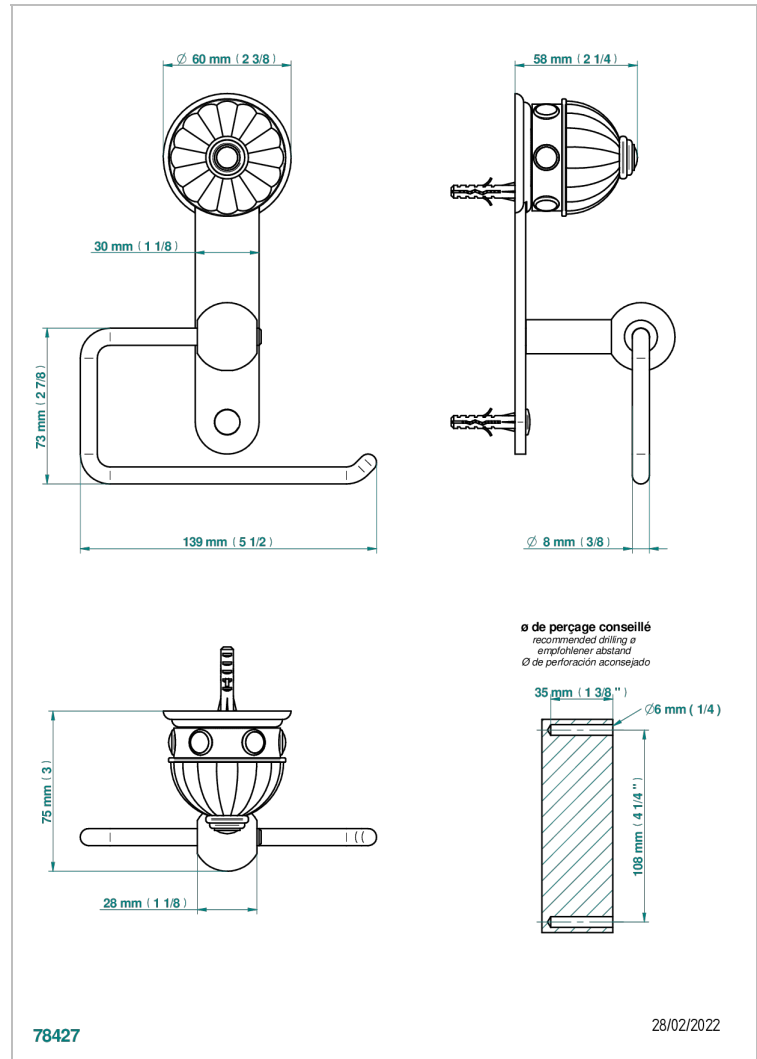

CHEVERNY LAPIS LAZULI

A1T-538A

Toilet paper holder, single mount without cover

THG[®]
PARIS

CHARACTERISTIC

- Cheverny Lapis Lazuli
- Toilet paper holder, single mount without cover

AVAILABLE FINITIONS

Blush PVD - H62
Brass color PVD - H49
Brown bronze color PVD - F33
Chrome polished - A02
Chrome polished / gold polished - G02
Gold color PVD - H52

Nickel antique / Sovereign - H28
Nickel color PVD - H55
Nickel polished - B01
Soft gold - F30
Soft matt gold - F31
Umber PVD - H66