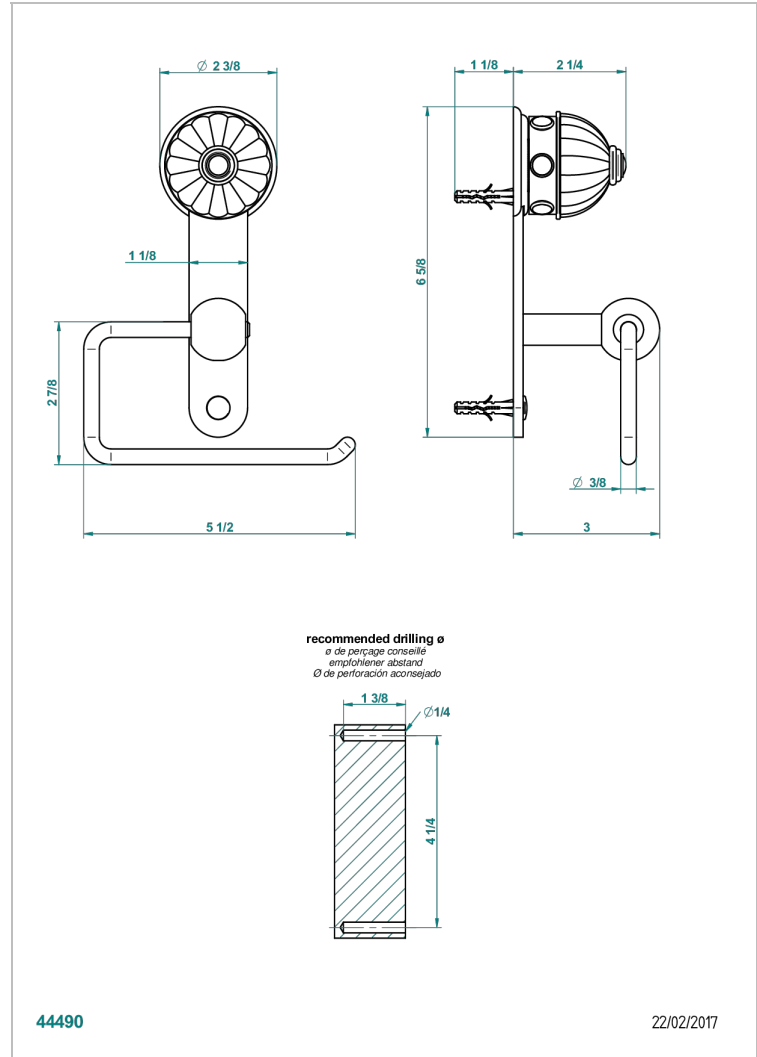

AMBOISE MALACHITE

A1J-538A

Toilet paper holder, single mount without cover

CHARACTERISTIC

- Amboise Malachite
- Toilet paper holder, single mount without cover

AVAILABLE FINITIONS

Blush PVD - H62
Brass color PVD - H49
Brown bronze color PVD - F33
Chrome polished - A02
Chrome polished / gold polished - G02
Gold color PVD - H52

Nickel antique / Sovereign - H28
Nickel color PVD - H55
Nickel polished - B01
Soft gold - F30
Soft matt gold - F31
Umber PVD - H66