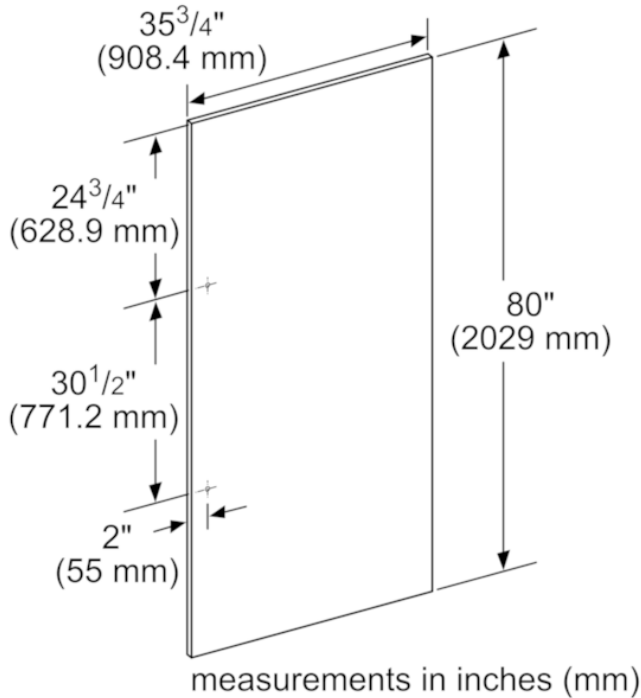

## 36" Flat Panel Stainless Steel

### Product Features

Brand	Thermador
SKU	TFL36IR900
Internal article number	00000000000717523
EAN code	825225944935
Net weight (lbs)	77
Gross weight (lbs)	86
UPC code	825225944935
Name of product image	MCSA02072649_H9427_1460403_TFL36IR900_cmyl