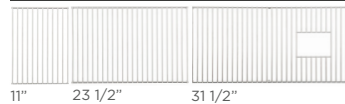

Recommended Workstation Accessories

Bottom Grate set **BG 6 S 3 SS** Stainless Steel