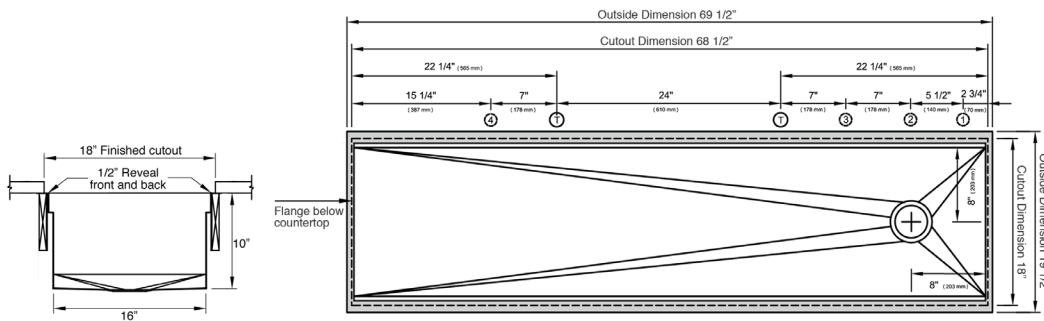

Ideal Workstation® 6S

Specifications

Single Bowl
Users: 1-2
Culinary Tools included: Eight (10 pcs)
Galley Taps recommended: Two
Outside dimensions: 69 1/2" x 19 1/2" x 10 5/16"
Counter top cutout: 68 1/2" x 18"
Basin area: 68" x 16"
Minimum cabinet size: 72" or 180cm

Culinary Tools included

(2) Dual Tier Cutting Boards 17" x 18"
(2) Dual Tier Drying Racks 17" x 18"
(2) 11" Colanders
(2) 11" Mixing Bowls with lids
(2) Dual Tier Platforms for Colanders, Mixing Bowls 17" x 18"

Basin construction

16GA 316L stainless steel indoor/outdoor
Angel finish
Two tier design
Star™ groove pattern
Reversible side drain
Drain cover included
Limited Lifetime Warranty
Made in the USA
ASME A112.19.3/CSA B45.4 certified

Center Tap hole diameters 2" behind cutout

4. Galley Soap Dispenser

5. Galley Soap Dispenser

Upper Deck™ (Optional)

Upper Deck set **UD 6 3P GT/BA/WH/GR** Graphite, Bamboo, White or Gray Resin

24" 24" 24"

Upper Deck sections Graphite, Bamboo, White or Gray Resin

UD24GT/BA/WH/GR

UD18GT/BA/WH/GR

UD12GT/BA/WH/GR

UD09GT/BA/WH/GR

Recommended Workstation Accessories

Bottom Grate set **BG 6 S 3 SS** Stainless Steel

11" 23 1/2" 31 1/2"

Manual Strainer Basket
MDRNMSS Angel Finish Stainless Steel

Disposal Flange Strainer Basket
GDRNMSS Angel Finish Stainless Steel

Auto Strainer Basket Angel Finish Stainless Steel with Polished or Matte knob

ADRNPPS
ADRNMSS