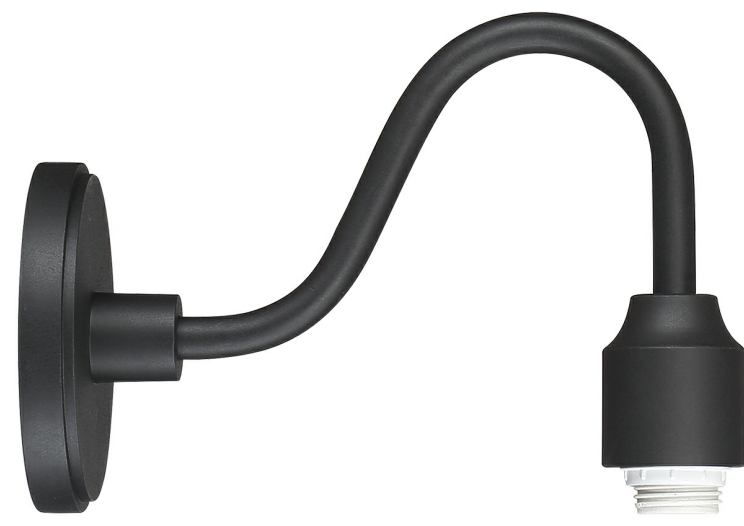

MINKA LAVERY®

Item # 7971-12A-66	UPC Code: 747396111278
Product Family Name: RLM	Finish: Sand Black
Category:	Category Type: Accessory
Certification 3057374	
Patents:	
Notes:	

Image File Name: 7971-12A-66.jpg

MEASUREMENTS

Width: 6	Length:	Height: 8.5	Extension: 12
Height Adjustable: No	Min Overall Height:	Max Overall Height:	Slope: No
Wire Length: 7 INCH	Chain Length:	Safety Cable Included: No	Net Weight: 2.01
Canopy Width:	Canopy Height:	Canopy Length:	Center to Bottom: 3.0
Backplate Width: 6.75	Backplate Height: 6.0	Center to Top: 5.75	

LAMPING

No. of Bulbs: 0	Light Type: A-19			
Max Bulb Wattage: 100	Socket: E26			
Dimmable: Yes	Ballast:	Rated Life Hours:	Photocell Included: No	Bulb/LED Included: N
Bulb/LED Included:	Color Temp.:	CRI:	Initial Lumens:	Delivered Lumens: