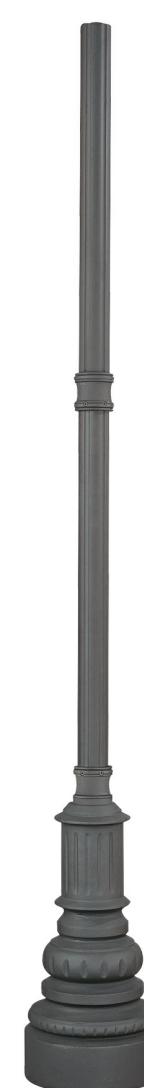

Item # 7907-66	UPC Code: 747396023175
Product Family Name:	Finish: Black
Category: POST	Category Type:
Certification	
Patents:	
Notes:	

Image File Name: **7907-66.jpg**

MEASUREMENTS

Width: 13	Length:	Height: 96	Extension:
Height Adjustable: No	Min Overall Height:	Max Overall Height:	Slope: No
Wire Length:	Chain Length:	Safety Cable Included: No	Net Weight: 34.57
Canopy Width:	Canopy Height:	Canopy Length:	Center to Bottom:
Backplate Width:	Backplate Height:	Center to Top:	

LAMPING

No. of Bulbs: 0	Light Type:			
Max Bulb Wattage:	Socket:			
Dimmable: No	Ballast:	Rated Life Hours:	Photocell Included: No	Bulb/LED Included: N
Bulb/LED Included:	Color Temp.:	CRI:	Initial Lumens:	Delivered Lumens:

SHADE / GLASS

Description:	Material:	
Part No.:	Quantity:	
Width:	Height:	Length:

SHIPPING

Carton Width: 17.75	Carton Height: 17.13	Carton Length: 36.22	
Carton Weight: 39.886	Carton Cubic Feet: 6.373	Small Package Shippable: No	
Master Pack Width:	Master Pack Height:	Master Pack Length:	
Master Pack Weight:	Master Cubic Feet:	Multi-Pack: 1	Master Pack: 1