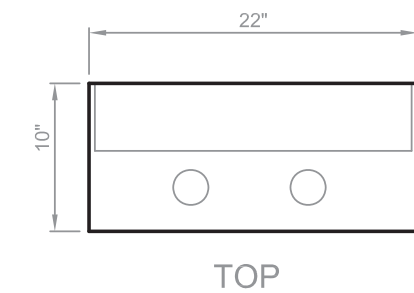

# Contemporary 22" Medicine Cabinet

in Dove White, Espresso or Walnut finish

tidal

Model(s): TTNK-22XX

22" wide 1-door 4-shelf medicine cabinet

Overall Dimensions: 22" Wide x 5½" Deep x 37" High (includes top)

## Key Features:

- Wood framed, beveled mirror doors feature concealed European-style hinges and soft-close mechanism
- Three levels of internally adjustable tempered glass shelving to maximize storage and functionality.
- Includes two inset 20W halogen lights with transformers (UL/ULC-approved)
- Light fixtures available in chrome and brushed nickel trim
- Universal left-opening or right-opening door installation
- Constructed of solid Birch wood and Birch veneers

Electrical supply to be installed 36 - 38" above bottom edge of cabinet (suggested)

Important Note: Dimensions supplied are nominal and may vary within tolerances. These measurements are subject to change or cancellation. No responsibility is assumed for use of superseded or voided pages.