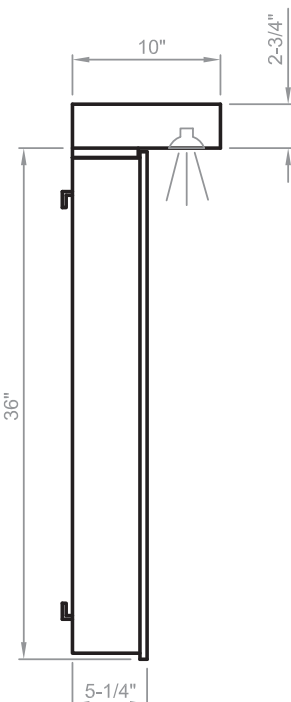

# Contemporary 22" Medicine Cabinet

in Dove White, Espresso or Walnut finish

tidal

Model(s): TTNK-22XX

22" wide 1-door 4-shelf medicine cabinet

Overall Dimensions: 22" Wide x 5½" Deep x 37" High (includes top)

## Key Features:

- Wood framed, beveled mirror doors feature concealed European-style hinges and soft-close mechanism
- Three levels of internally adjustable tempered glass shelving to maximize storage and functionality.
- Includes two inset 20W halogen lights with transformers (UL/ULC-approved)
- Light fixtures available in chrome and brushed nickel trim
- Universal left-opening or right-opening door installation
- Constructed of solid Birch wood and Birch veneers

Electrical supply to be installed 36 - 38" above bottom edge of cabinet (suggested)

Important Note: Dimensions supplied are nominal and may vary within tolerances. These measurements are subject to change or cancellation. No responsibility is assumed for use of superseded or voided pages.