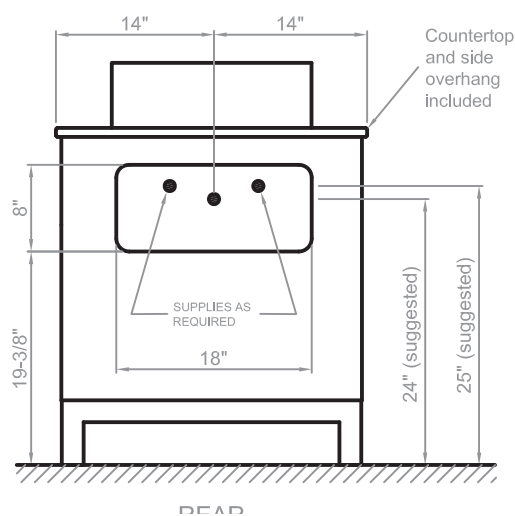

Titan Series 28" Mini Vanity Console

in Espresso Finish

tidal

Model(s): TMC-XXX

Titan 28" wide 2-drawer vanity cabinet

Overall Dimensions: 28" Wide x 22" Deep x 36" High (incl. sink)

Key Features:

- Compact 28" size
- Square ceramic above-mount vessels
- Stainless steel handles and base
- Dovetail drawers with undermount glides and soft-close mechanics including:
 - One standard height drawers
 - One extra deep drawers
- Countertop offered in Nova White Quartz, Ajax White Marble or Beige Cream Marble
- Available in chrome or brushed nickel trim
- Constructed of solid Birch and birch veneers

Important Note: Dimensions supplied are nominal and may vary within tolerances. These measurements are subject to change or cancellation. No responsibility is assumed for use of superseded or voided pages.