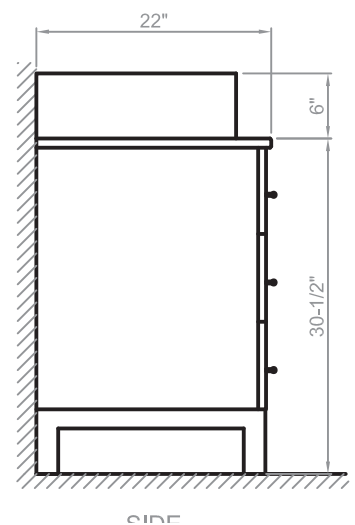

Titan Series 28" Mini Vanity Console

in Espresso Finish

tidal

Model(s): TMC-XXX

Titan 28" wide 2-drawer vanity cabinet

Overall Dimensions: 28" Wide x 22" Deep x 36" High (incl. sink)

Key Features:

- Compact 28" size
- Square ceramic above-mount vessels
- Stainless steel handles and base
- Dovetail drawers with undermount glides and soft-close mechanics including:
 - One standard height drawers
 - One extra deep drawers
- Countertop offered in Nova White Quartz, Ajax White Marble or Beige Cream Marble
- Available in chrome or brushed nickel trim
- Constructed of solid Birch and birch veneers

Important Note: Dimensions supplied are nominal and may vary within tolerances. These measurements are subject to change or cancellation. No responsibility is assumed for use of superseded or voided pages.