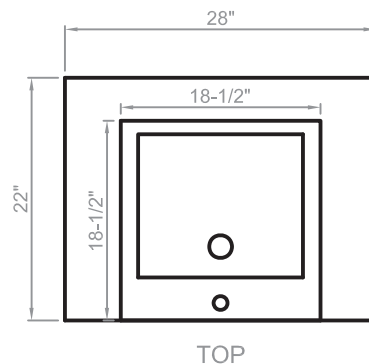

Titan Series 28" Mini Vanity Console

in Espresso Finish

tidal

Model(s): TMC-XXX

Titan 28" wide 2-drawer vanity cabinet

Overall Dimensions: 28" Wide x 22" Deep x 36" High (incl. sink)

Key Features:

- Compact 28" size
- Square ceramic above-mount vessels
- Stainless steel handles and base
- Dovetail drawers with undermount glides and soft-close mechanics including:
 - One standard height drawers
 - One extra deep drawers
- Countertop offered in Nova White Quartz, Ajax White Marble or Beige Cream Marble
- Available in chrome or brushed nickel trim
- Constructed of solid Birch and birch veneers

Important Note: Dimensions supplied are nominal and may vary within tolerances. These measurements are subject to change or cancellation. No responsibility is assumed for use of superseded or voided pages.