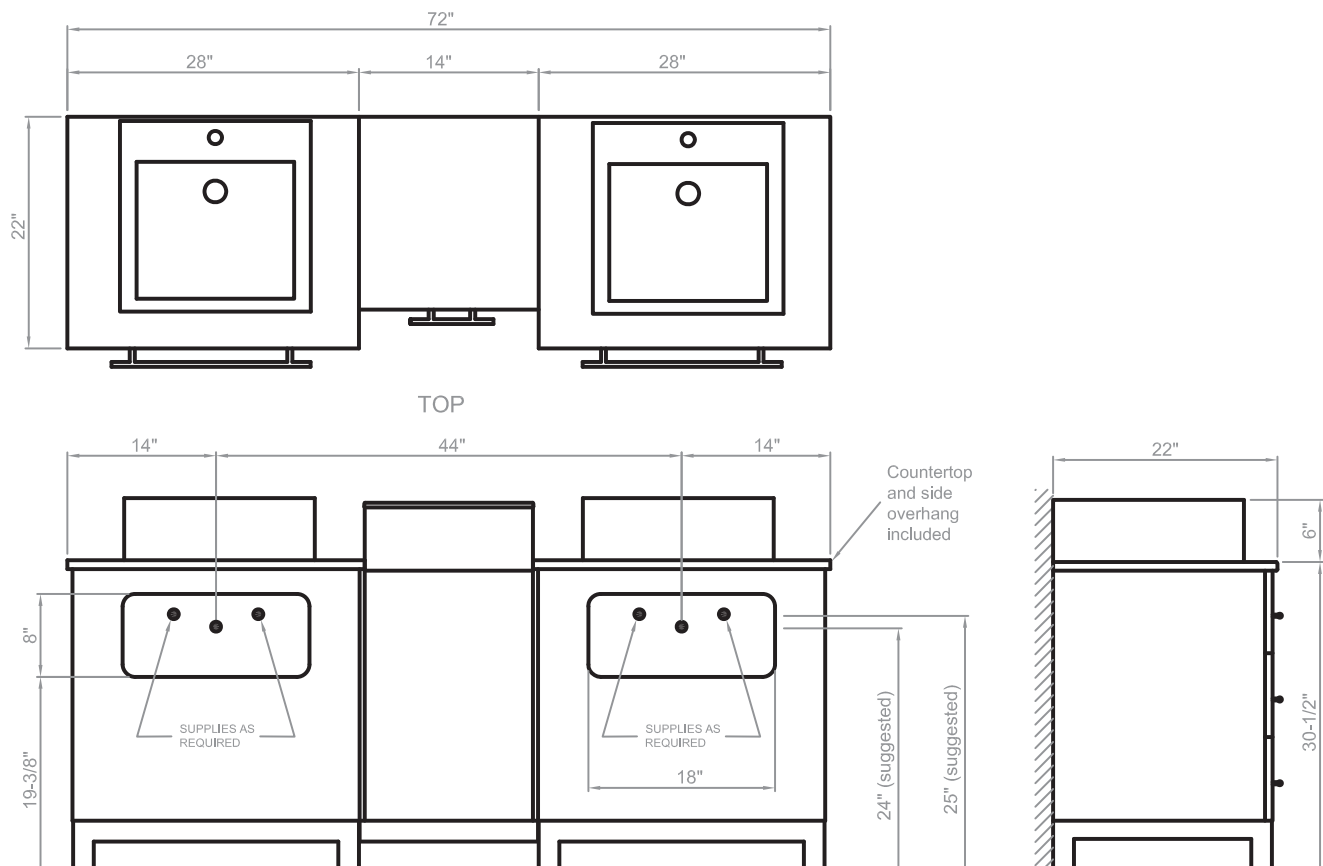

Titan Series 72" Titan Duo Vanity Console in Espresso

Model(s): TDOC-XXX

Titan 72" wide 7-drawer vanity cabinet

Overall Dimensions: 72" Wide x 22" Deep x 36" High (incl. sink)

Key Features:

- 72" Double vanity in Espresso finish
- Two square ceramic above-mount vessels
- Design features include raise centre section with matching marble top
- Stainless steel handles and base
- Dovetail drawers with undermount glides and soft-close mechanics including:
 - Four standard height drawers
 - Three extra deep drawers
- Countertop offered in Nova White Quartz, Ajax White Marble or Beige Cream Marble
- Available in chrome or brushed nickel trim
- Constructed of solid Birch and birch veneers

Important Note: Dimensions supplied are nominal and may vary within tolerances. These measurements are subject to change or cancellation. No responsibility is assumed for use of superseded or voided pages.