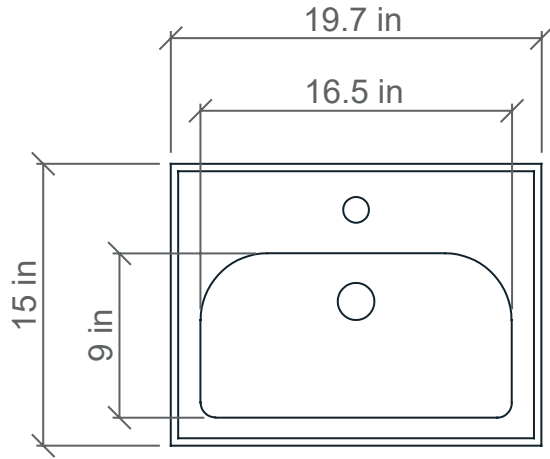

20" Wall-hung vanity

Applicable SKUs: TBK-20X

Faucet hole(s): 1-3/8 inch (35mm) dia.

Drain hole: 1-3/4" (44mm) dia.

TOP

FRONT

SIDE

20" Wall-hung vanity

Applicable SKUs: TBK-20X

Faucet hole(s): 1-3/8 inch (35mm) dia.

Drain hole: 1-3/4" (44mm) dia.

TOP - BASIN ONLY

BASIN ONLY

FRONT

SIDE