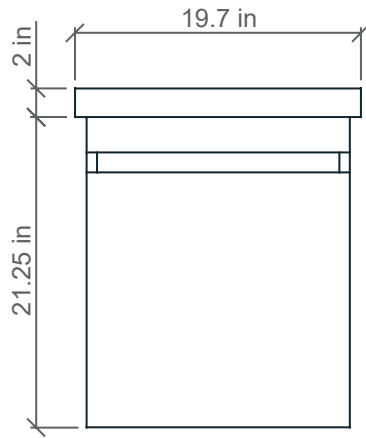

20" Wall-hung vanity

Applicable SKUs: TBK-20X

Faucet hole(s): 1-3/8 inch (35mm) dia.

Drain hole: 1-3/4" (44mm) dia.

TOP

FRONT

SIDE

20" Wall-hung vanity

Applicable SKUs: TBK-20X

Faucet hole(s): 1-3/8 inch (35mm) dia.

Drain hole: 1-3/4" (44mm) dia.

TOP - BASIN ONLY

BASIN ONLY

FRONT

SIDE