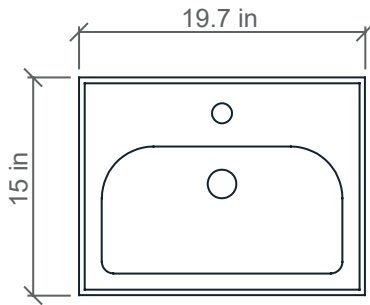

20" Wall-hung vanity

Applicable SKUs: TBK-20X

Faucet hole(s): 1-3/8 inch (35mm) dia.

Drain hole: 1-3/4" (44mm) dia.

TOP

FRONT

SIDE

20" Wall-hung vanity

Applicable SKUs: TBK-20X

Faucet hole(s): 1-3/8 inch (35mm) dia.

Drain hole: 1-3/4" (44mm) dia.

TOP - BASIN ONLY

BASIN ONLY

FRONT

SIDE