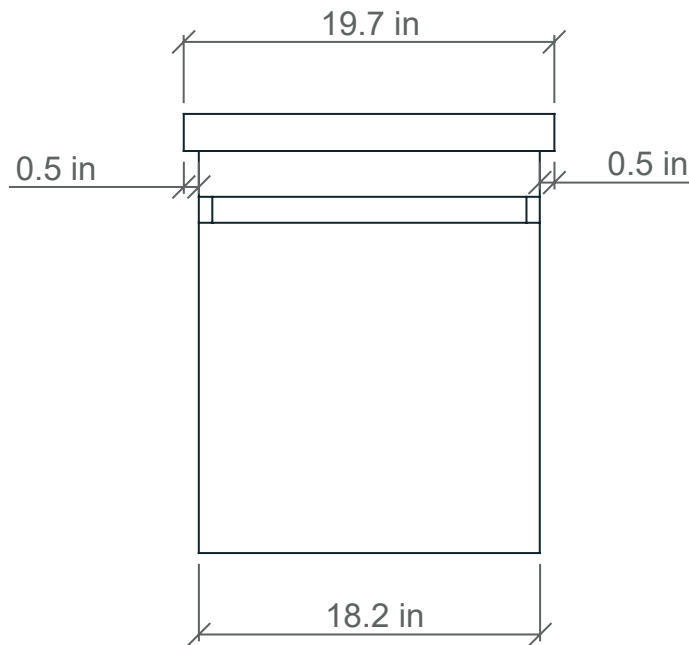

20" Wall-hung vanity

Applicable SKUs: TBK-20X

Faucet hole(s): 1-3/8 inch (35mm) dia.

Drain hole: 1-3/4" (44mm) dia.

TOP

FRONT

SIDE

20" Wall-hung vanity

Applicable SKUs: TBK-20X

Faucet hole(s): 1-3/8 inch (35mm) dia.

Drain hole: 1-3/4" (44mm) dia.

TOP - BASIN ONLY

BASIN ONLY

FRONT

SIDE