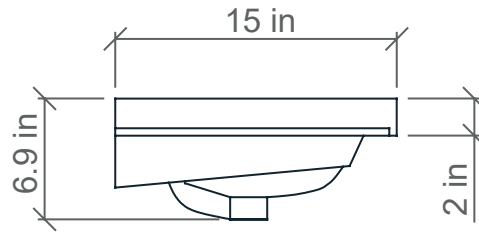

20" Wall-hung vanity

Applicable SKUs: TBK-20X

Faucet hole(s): 1-3/8 inch (35mm) dia.

Drain hole: 1-3/4" (44mm) dia.

TOP

FRONT

SIDE

20" Wall-hung vanity

Applicable SKUs: TBK-20X

Faucet hole(s): 1-3/8 inch (35mm) dia.

Drain hole: 1-3/4" (44mm) dia.

TOP - BASIN ONLY

BASIN ONLY

FRONT

SIDE