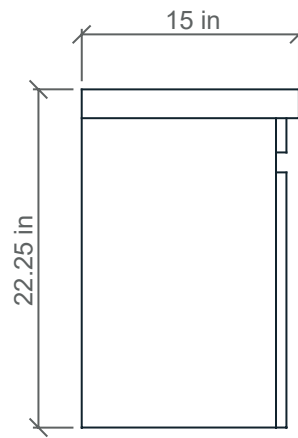

20" Wall-hung vanity

Applicable SKUs: TBK-20X

Faucet hole(s): 1-3/8 inch (35mm) dia.

Drain hole: 1-3/4" (44mm) dia.

TOP

FRONT

SIDE

20" Wall-hung vanity

Applicable SKUs: TBK-20X

Faucet hole(s): 1-3/8 inch (35mm) dia.

Drain hole: 1-3/4" (44mm) dia.

TOP - BASIN ONLY

BASIN ONLY

FRONT

SIDE