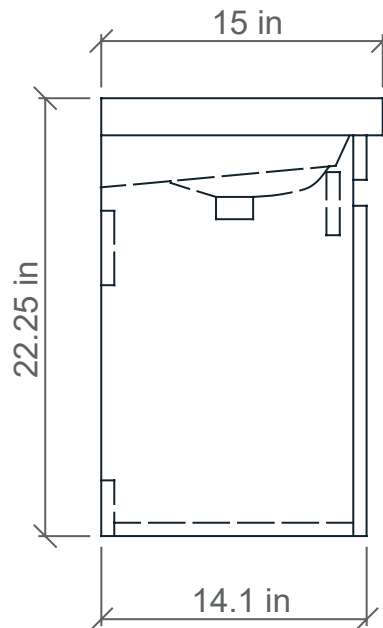

20" Wall-hung vanity

Applicable SKUs: TBK-20X

Faucet hole(s): 1-3/8 inch (35mm) dia.

Drain hole: 1-3/4" (44mm) dia.

TOP

FRONT

SIDE

20" Wall-hung vanity

Applicable SKUs: TBK-20X

Faucet hole(s): 1-3/8 inch (35mm) dia.

Drain hole: 1-3/4" (44mm) dia.

TOP - BASIN ONLY

BASIN ONLY

FRONT

SIDE