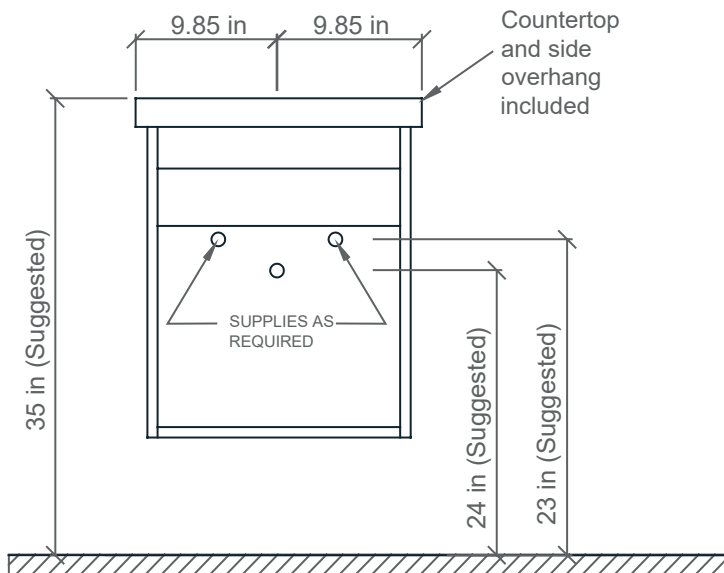

20" Wall-hung vanity

Applicable SKUs: TBK-20X

Faucet hole(s): 1-3/8 inch (35mm) dia.

Drain hole: 1-3/4" (44mm) dia.

TOP

FRONT

SIDE

20" Wall-hung vanity

Applicable SKUs: TBK-20X

Faucet hole(s): 1-3/8 inch (35mm) dia.

Drain hole: 1-3/4" (44mm) dia.

TOP - BASIN ONLY

BASIN ONLY

FRONT

SIDE