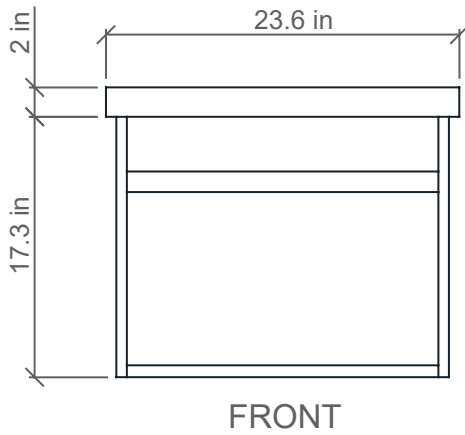

24" Wall-hung vanity

Applicable SKUs: TBE-24X

Faucet hole(s): 1-3/8 inch (35mm) dia.

Drain hole: 1-3/4" (44mm) dia.

24" Wall-hung vanity

Applicable SKUs: TBE-24X

Faucet hole(s): 1-3/8 inch (35mm) dia.

Drain hole: 1-3/4" (44mm) dia.

TOP

BASIN ONLY

FRONT

SIDE