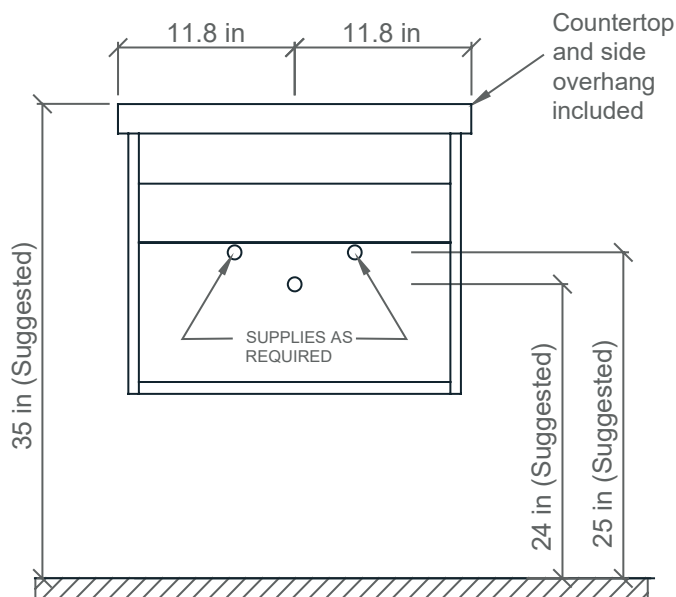

24" Wall-hung vanity

Applicable SKUs: TBE-24X

Faucet hole(s): 1-3/8 inch (35mm) dia.

Drain hole: 1-3/4" (44mm) dia.

24" Wall-hung vanity

Applicable SKUs: TBE-24X

Faucet hole(s): 1-3/8 inch (35mm) dia.

Drain hole: 1-3/4" (44mm) dia.

TOP

BASIN ONLY

FRONT

SIDE