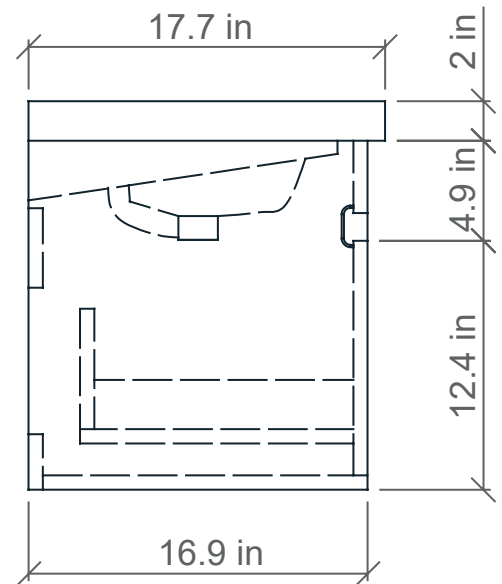

24" Wall-hung vanity

Applicable SKUs: TBE-24X

Faucet hole(s): 1-3/8 inch (35mm) dia.

Drain hole: 1-3/4" (44mm) dia.

24" Wall-hung vanity

Applicable SKUs: TBE-24X

Faucet hole(s): 1-3/8 inch (35mm) dia.

Drain hole: 1-3/4" (44mm) dia.

TOP

BASIN ONLY

FRONT

SIDE