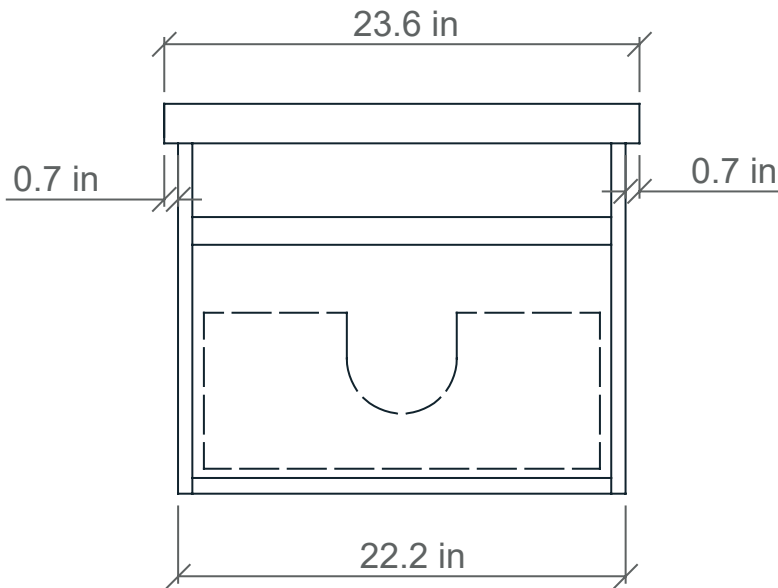

24" Wall-hung vanity

Applicable SKUs: TBE-24X

Faucet hole(s): 1-3/8 inch (35mm) dia.

Drain hole: 1-3/4" (44mm) dia.

24" Wall-hung vanity

Applicable SKUs: TBE-24X

Faucet hole(s): 1-3/8 inch (35mm) dia.

Drain hole: 1-3/4" (44mm) dia.

TOP

BASIN ONLY

FRONT

SIDE