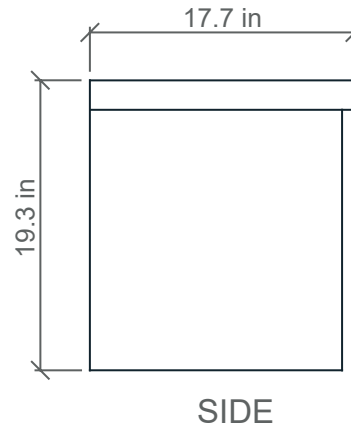

24" Wall-hung vanity

Applicable SKUs: TBE-24X

Faucet hole(s): 1-3/8 inch (35mm) dia.

Drain hole: 1-3/4" (44mm) dia.

24" Wall-hung vanity

Applicable SKUs: TBE-24X

Faucet hole(s): 1-3/8 inch (35mm) dia.

Drain hole: 1-3/4" (44mm) dia.

TOP

BASIN ONLY

FRONT

SIDE