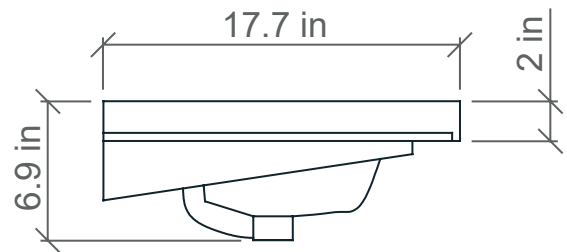

24" Wall-hung vanity

Applicable SKUs: TBE-24X

Faucet hole(s): 1-3/8 inch (35mm) dia.

Drain hole: 1-3/4" (44mm) dia.

24" Wall-hung vanity

Applicable SKUs: TBE-24X

Faucet hole(s): 1-3/8 inch (35mm) dia.

Drain hole: 1-3/4" (44mm) dia.

TOP

BASIN ONLY

FRONT

SIDE