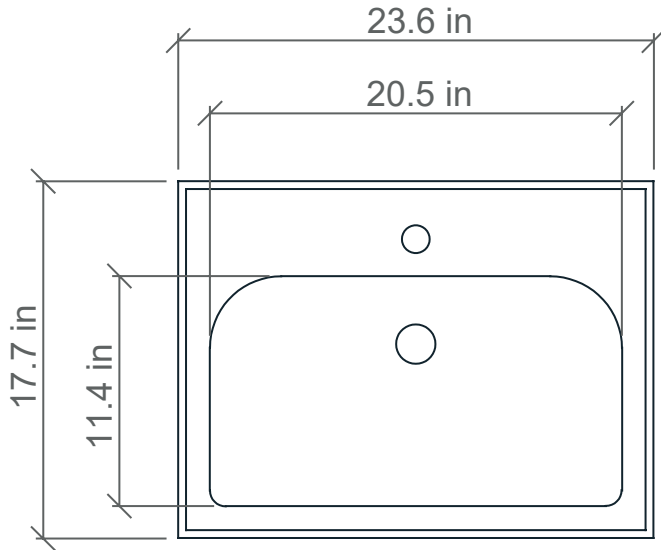

24" Wall-hung vanity

Applicable SKUs: TBE-24X

Faucet hole(s): 1-3/8 inch (35mm) dia.

Drain hole: 1-3/4" (44mm) dia.

24" Wall-hung vanity

Applicable SKUs: TBE-24X

Faucet hole(s): 1-3/8 inch (35mm) dia.

Drain hole: 1-3/4" (44mm) dia.

TOP

BASIN ONLY

FRONT

SIDE