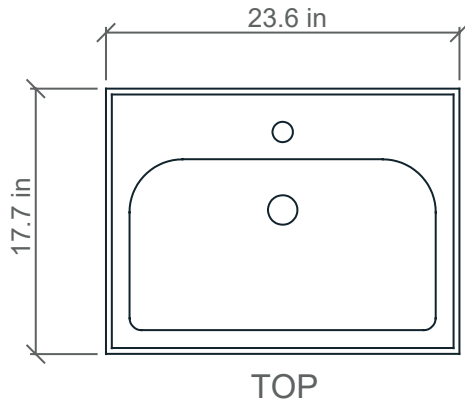

24" Wall-hung vanity

Applicable SKUs: TBE-24X

Faucet hole(s): 1-3/8 inch (35mm) dia.

Drain hole: 1-3/4" (44mm) dia.

24" Wall-hung vanity

Applicable SKUs: TBE-24X

Faucet hole(s): 1-3/8 inch (35mm) dia.

Drain hole: 1-3/4" (44mm) dia.

TOP

BASIN ONLY

FRONT

SIDE