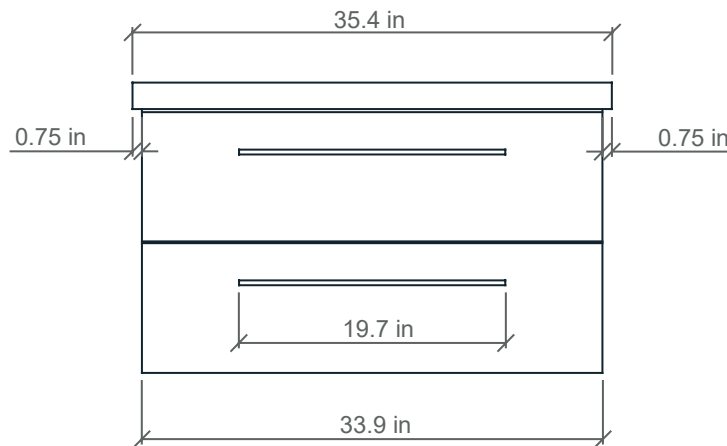

36" Wall-hung vanity

Applicable SKUs: TBA-36X, TOA-36X
Faucet hole(s): 1-3/8 inch (35mm) dia.
Drain hole: 1-3/4" (44mm) dia.

FRONT

FRONT

SIDE

36" Wall-hung vanity

Applicable SKUs: TBA-36X, TOA-36X
Faucet hole(s): 1-3/8 inch (35mm) dia.
Drain hole: 1-3/4" (44mm) dia.

TOP - BASIN ONLY

BASIN ONLY

FRONT

SIDE

TOP - CABINET ONLY