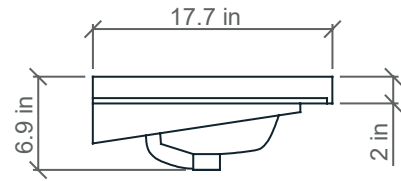

36" Wall-hung vanity

Applicable SKUs: TBA-36X, TOA-36X
Faucet hole(s): 1-3/8 inch (35mm) dia.
Drain hole: 1-3/4" (44mm) dia.

FRONT

FRONT

SIDE

36" Wall-hung vanity

Applicable SKUs: TBA-36X, TOA-36X
Faucet hole(s): 1-3/8 inch (35mm) dia.
Drain hole: 1-3/4" (44mm) dia.

TOP - BASIN ONLY

BASIN ONLY

FRONT

SIDE

TOP - CABINET ONLY