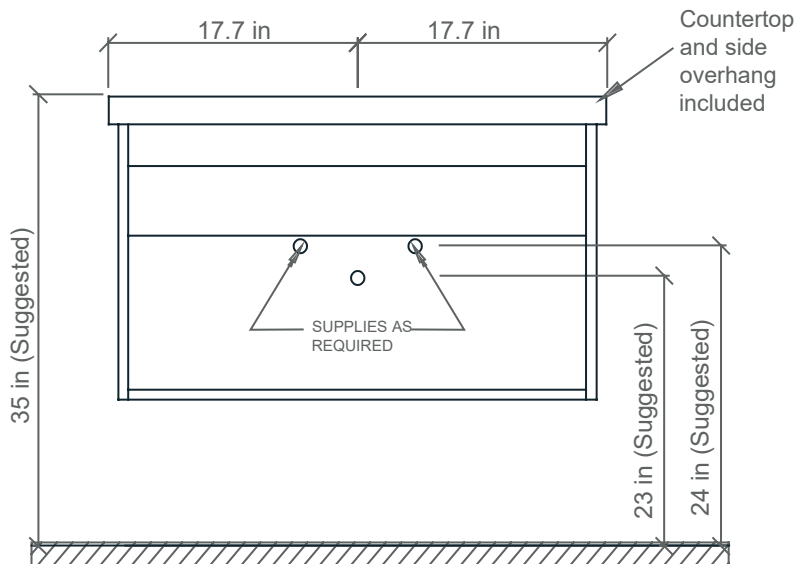

36" Wall-hung vanity

Applicable SKUs: TBA-36X, TOA-36X
Faucet hole(s): 1-3/8 inch (35mm) dia.
Drain hole: 1-3/4" (44mm) dia.

FRONT

FRONT

SIDE

36" Wall-hung vanity

Applicable SKUs: TBA-36X, TOA-36X
Faucet hole(s): 1-3/8 inch (35mm) dia.
Drain hole: 1-3/4" (44mm) dia.

TOP - BASIN ONLY

BASIN ONLY

FRONT

SIDE

TOP - CABINET ONLY