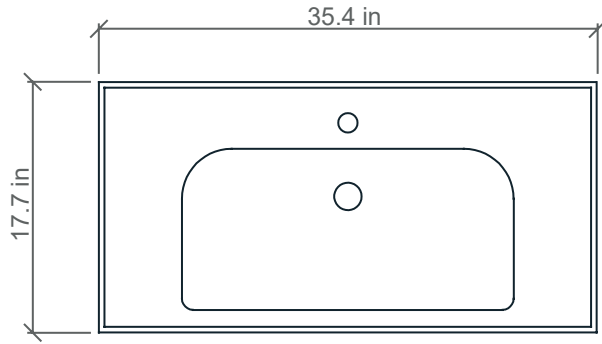

36" Wall-hung vanity

Applicable SKUs: TBA-36X, TOA-36X
Faucet hole(s): 1-3/8 inch (35mm) dia.
Drain hole: 1-3/4" (44mm) dia.

FRONT

FRONT

SIDE

36" Wall-hung vanity

Applicable SKUs: TBA-36X, TOA-36X
Faucet hole(s): 1-3/8 inch (35mm) dia.
Drain hole: 1-3/4" (44mm) dia.

TOP - BASIN ONLY

BASIN ONLY

FRONT

SIDE

TOP - CABINET ONLY