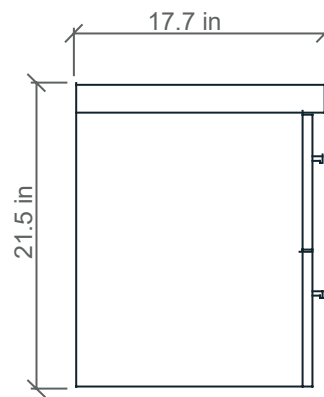

36" Wall-hung vanity

Applicable SKUs: TBA-36X, TOA-36X
Faucet hole(s): 1-3/8 inch (35mm) dia.
Drain hole: 1-3/4" (44mm) dia.

FRONT

FRONT

SIDE

36" Wall-hung vanity

Applicable SKUs: TBA-36X, TOA-36X
Faucet hole(s): 1-3/8 inch (35mm) dia.
Drain hole: 1-3/4" (44mm) dia.

TOP - BASIN ONLY

BASIN ONLY

FRONT

SIDE

TOP - CABINET ONLY