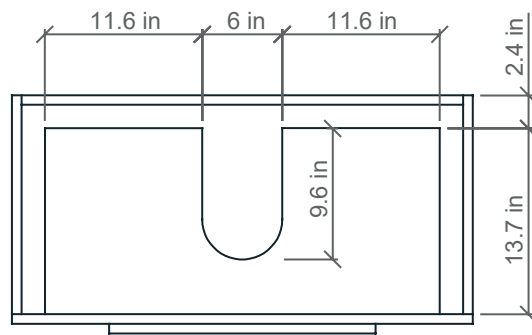

36" Wall-hung vanity

Applicable SKUs: TBA-36X, TOA-36X
Faucet hole(s): 1-3/8 inch (35mm) dia.
Drain hole: 1-3/4" (44mm) dia.

FRONT

FRONT

SIDE

36" Wall-hung vanity

Applicable SKUs: TBA-36X, TOA-36X
Faucet hole(s): 1-3/8 inch (35mm) dia.
Drain hole: 1-3/4" (44mm) dia.

TOP - BASIN ONLY

BASIN ONLY

FRONT

SIDE

TOP - CABINET ONLY