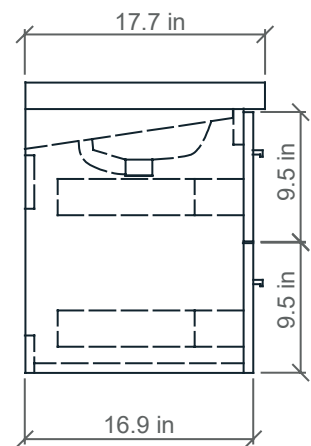

36" Wall-hung vanity

Applicable SKUs: TBA-36X, TOA-36X
Faucet hole(s): 1-3/8 inch (35mm) dia.
Drain hole: 1-3/4" (44mm) dia.

FRONT

FRONT

SIDE

36" Wall-hung vanity

Applicable SKUs: TBA-36X, TOA-36X
Faucet hole(s): 1-3/8 inch (35mm) dia.
Drain hole: 1-3/4" (44mm) dia.

TOP - BASIN ONLY

BASIN ONLY

FRONT

SIDE

TOP - CABINET ONLY