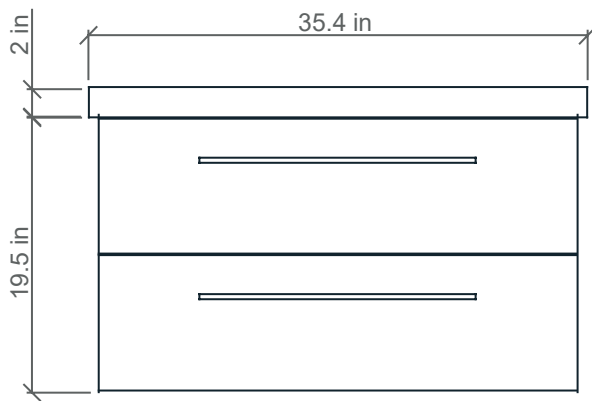

36" Wall-hung vanity

Applicable SKUs: TBA-36X, TOA-36X
Faucet hole(s): 1-3/8 inch (35mm) dia.
Drain hole: 1-3/4" (44mm) dia.

FRONT

FRONT

SIDE

36" Wall-hung vanity

Applicable SKUs: TBA-36X, TOA-36X
Faucet hole(s): 1-3/8 inch (35mm) dia.
Drain hole: 1-3/4" (44mm) dia.

TOP - BASIN ONLY

BASIN ONLY

FRONT

SIDE

TOP - CABINET ONLY