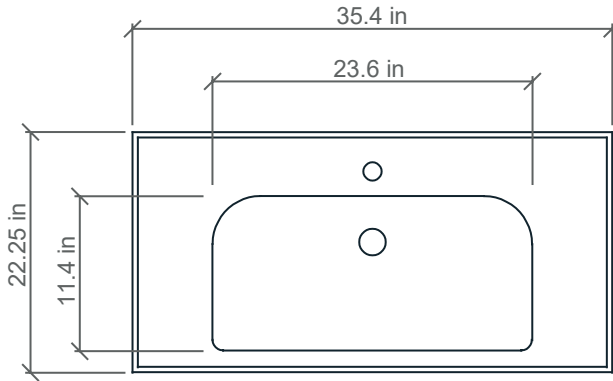

36" Wall-hung vanity

Applicable SKUs: TBA-36X, TOA-36X
Faucet hole(s): 1-3/8 inch (35mm) dia.
Drain hole: 1-3/4" (44mm) dia.

FRONT

FRONT

SIDE

36" Wall-hung vanity

Applicable SKUs: TBA-36X, TOA-36X
Faucet hole(s): 1-3/8 inch (35mm) dia.
Drain hole: 1-3/4" (44mm) dia.

TOP - BASIN ONLY

BASIN ONLY

FRONT

SIDE

TOP - CABINET ONLY