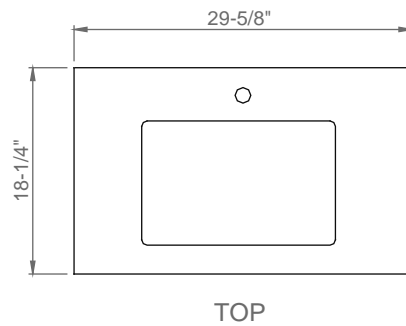

TidalBlu Ion 30" wall-hung vanity

tidal

Model(s): i-303, i-308, i-309

Ion 30" vanity

Outer Dimensions: 29-5/8" x 18-1/4" x 25"

Key Features:

- Two metal drawers with soft-close function
- Built-in hidden drawer glide system with one-touch release latch for easy removal
- Tough and scratch resistant finish
- 3 Colours: High Gloss White, High Gloss Grey, Cocoa
- Sleek one-piece moulded polymer-resin countertop drilled for single-hole faucets
- Built-in heavy-duty steel constructed, adjustable, wall-mounting hardware

FRONT

Important Note: Dimensions supplied are nominal and may vary within tolerances. These measurements are subject to change or cancellation. No responsibility is assumed for use of superseded or voided pages.