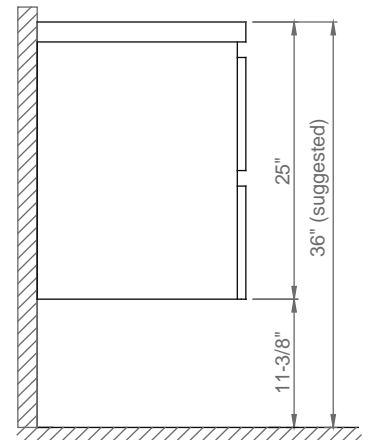

TidalBlu Ion 30" wall-hung vanity

tidal

Model(s): i-303, i-308, i-309

Ion 30" vanity

Outer Dimensions: 29-5/8" x 18-1/4" x 25"

Key Features:

- Two metal drawers with soft-close function
- Built-in hidden drawer glide system with one-touch release latch for easy removal
- Tough and scratch resistant finish
- 3 Colours: High Gloss White, High Gloss Grey, Cocoa
- Sleek one-piece moulded polymer-resin countertop drilled for single-hole faucets
- Built-in heavy-duty steel constructed, adjustable, wall-mounting hardware

FRONT

Important Note: Dimensions supplied are nominal and may vary within tolerances. These measurements are subject to change or cancellation. No responsibility is assumed for use of superseded or voided pages.