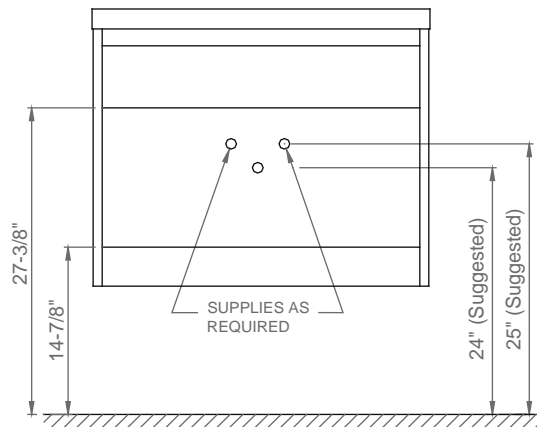

TidalBlu Ion 30" wall-hung vanity

tidal

Model(s): i-303, i-308, i-309

Ion 30" vanity

Outer Dimensions: 29-5/8" x 18-1/4" x 25"

Key Features:

- Two metal drawers with soft-close function
- Built-in hidden drawer glide system with one-touch release latch for easy removal
- Tough and scratch resistant finish
- 3 Colours: High Gloss White, High Gloss Grey, Cocoa
- Sleek one-piece moulded polymer-resin countertop drilled for single-hole faucets
- Built-in heavy-duty steel constructed, adjustable, wall-mounting hardware

FRONT

Important Note: Dimensions supplied are nominal and may vary within tolerances. These measurements are subject to change or cancellation. No responsibility is assumed for use of superseded or voided pages.