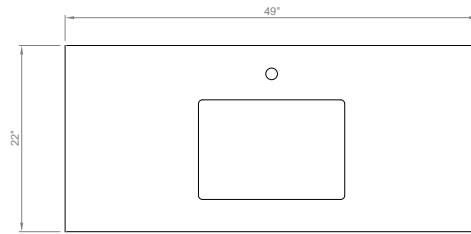

Camden Series 49" Vanity Console

Model(s): CMDC-49XXXX-XX

TOP

FRONT

REAR

SIDE

Important Note: Dimensions supplied are nominal and may vary within tolerances. These measurements are subject to change or cancellation. No responsibility is assumed for use of superseded or voided pages.