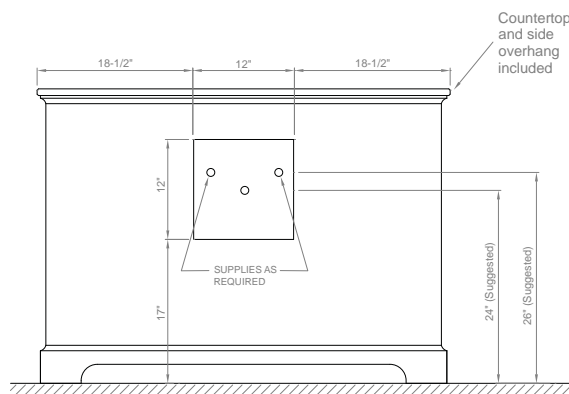

Camden Series 49" Vanity Console

Model(s): CMDC-49XXXX-XX

TOP

FRONT

REAR

SIDE

Important Note: Dimensions supplied are nominal and may vary within tolerances. These measurements are subject to change or cancellation. No responsibility is assumed for use of superseded or voided pages.