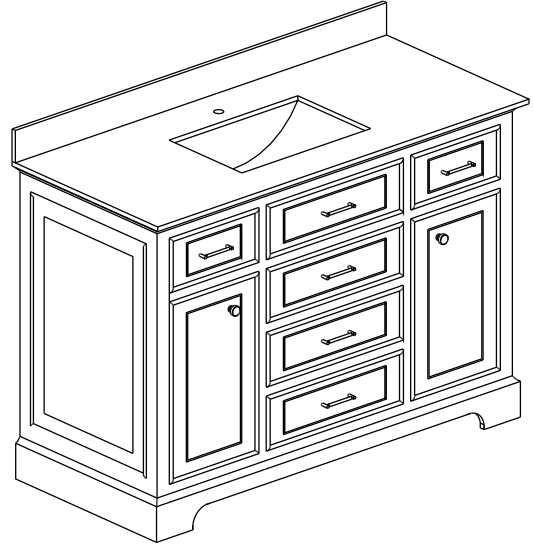

Camden Series 49" Vanity Console

Model(s): CMDC-49XXXX-XX

TOP

FRONT

REAR

SIDE

Important Note: Dimensions supplied are nominal and may vary within tolerances. These measurements are subject to change or cancellation. No responsibility is assumed for use of superseded or voided pages.