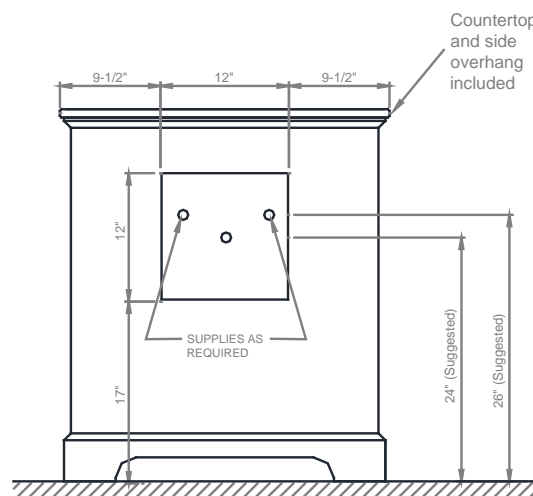

# Ashford Series 31" Vanity Console

in Rustic Oak finish

tidal

Model(s): ASFC-315XXX-XX

Ashford 31" Wide 2-door vanity cabinet  
Overall Dimensions: 31" Wide x 22" Deep x 35" High

TOP

FRONT

REAR

SIDE

Important Note: Dimensions supplied are nominal and may vary within tolerances. These measurements are subject to change or cancellation. No responsibility is assumed for use of superseded or voided pages.