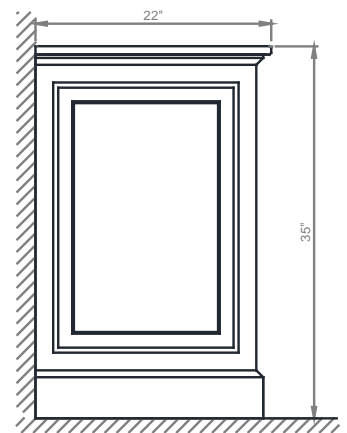

# Ashford Series 31" Vanity Console

in Rustic Oak finish

tidal

Model(s): ASFC-315XXX-XX

Ashford 31" Wide 2-door vanity cabinet  
Overall Dimensions: 31" Wide x 22" Deep x 35" High

## Key Features:

- A classic weathered finish that brings out the richness of natural Oak
- Solid Oak wood frame construction
- Two doors featuring Blumotion(R) soft-close anti-slam hinges
- Height adjustable feet for easy leveling on uneven floors
- Sleek rectangular-shaped under-mount ceramic sink
- Cabinet console shown in Rustic Oak finish
- Countertop shown in Midnight Black Granite
- Knob trim shown in Matte Black finish

TOP

FRONT

REAR

SIDE

Important Note: Dimensions supplied are nominal and may vary within tolerances. These measurements are subject to change or cancellation. No responsibility is assumed for use of superseded or voided pages.