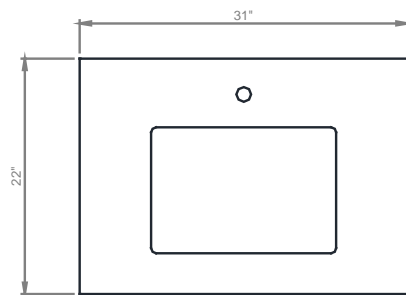

# Ashford Series 31" Vanity Console

in Rustic Oak finish

tidal

Model(s): ASFC-315XXX-XX

Ashford 31" Wide 2-door vanity cabinet  
Overall Dimensions: 31" Wide x 22" Deep x 35" High

TOP

FRONT

REAR

SIDE

Important Note: Dimensions supplied are nominal and may vary within tolerances. These measurements are subject to change or cancellation. No responsibility is assumed for use of superseded or voided pages.