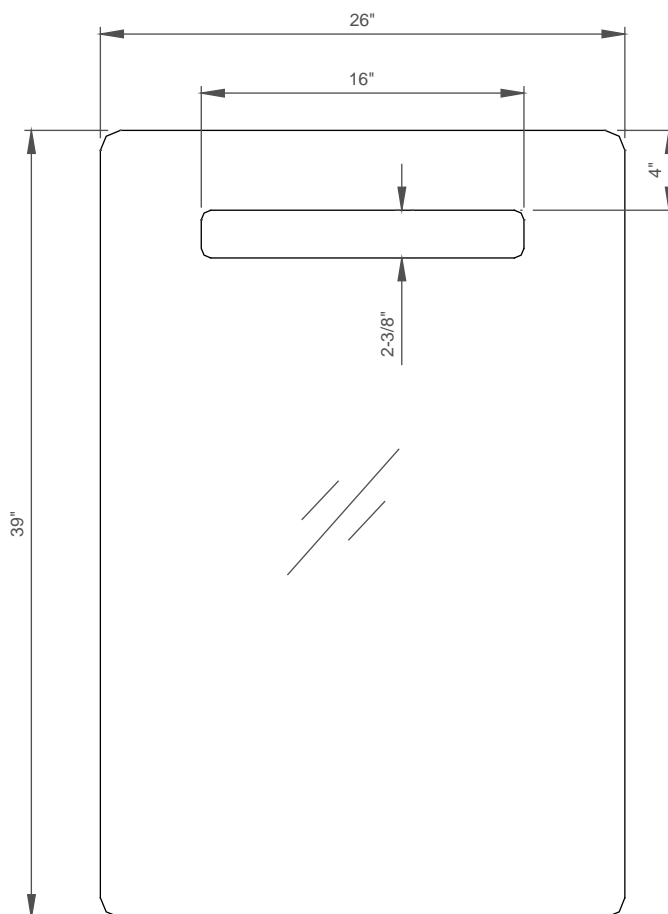

Element 26" Mirror

Model(s): M-26901

Element 26" Mirror

Overall Dimensions: 26" Wide x 39.5" High

Key Features:

- Elegant frameless mirror with 1" radius corners
- Sandblasted window with soft mood lighting
- Integrated cleat makes for easy installation, creating "floating" mirror effect
- Includes CSA-approved light source and transformer

Electrical clock box
recommended at
18-26" from bottom
edge of mirror