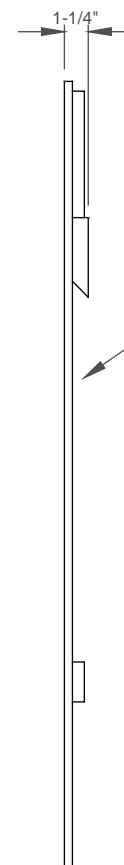

Element 26" Mirror

Model(s): M-26901

Element 26" Mirror

Overall Dimensions: 26" Wide x 39.5" High

Key Features:

- Elegant frameless mirror with 1" radius corners
- Sandblasted window with soft mood lighting
- Integrated cleat makes for easy installation, creating "floating" mirror effect
- Includes CSA-approved light source and transformer

Electrical clock box
recommended at
18-26" from bottom
edge of mirror