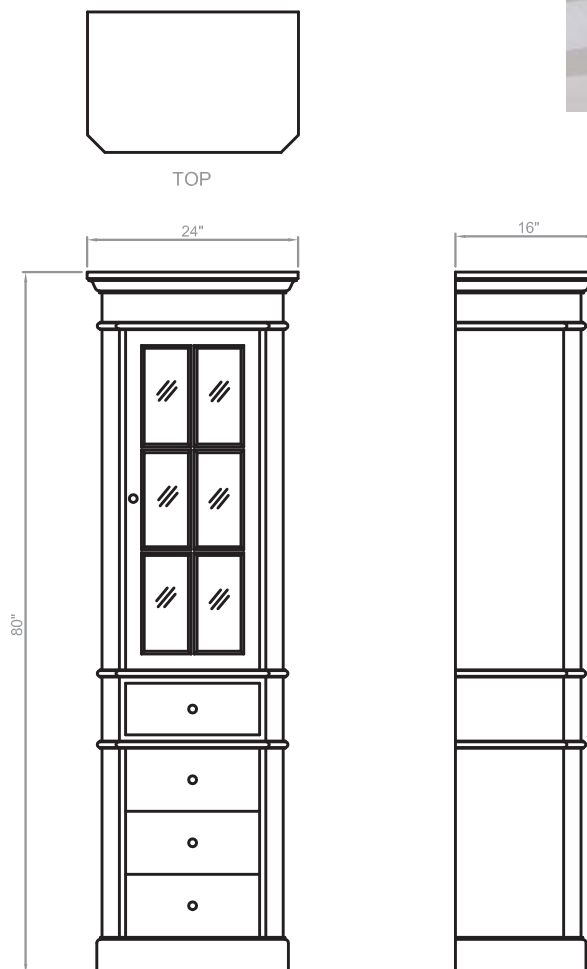

Heritage Series 24" Linen Tower

in Dove White finish

tidal

Model(s): HTGT-163XXX

Heritage 24" wide 1-door 3-shelf 4-drawer linen tower
Overall Dimensions: 24" Wide x 16" Deep x 80" High

Key Features:

- Single inset door with frosted glass pane and soft-close anti-slam feature
- Dovetailed drawer construction with undermount glides with soft-close anti-slam feature
- Height adjustable feet
- Ample storage with adjustable internal glass shelving
- Available in Dove White Finish
- Polished chrome or brushed-nickel trim
- Constructed of solid Birch wood and Birch veneers

Important Note: Dimensions supplied are nominal and may vary within tolerances. These measurements are subject to change or cancellation. No responsibility is assumed for use of superseded or voided pages.