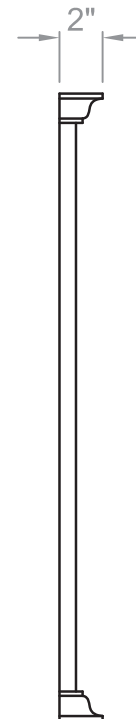

# Heritage Series 24" Mirror

in Dove White finish

tidal

Model(s): HTGM-243000

Heritage 24" wide mirror

Overall Dimensions: 24" Wide x 34" High

### Key Features:

- Framed styling to match Heritage series
- Bevelled mirror glass
- Available in Dove White finish
- Constructed of solid Birch wood and Birch veneers

FRONT

SIDE

Important Note: Dimensions supplied are nominal and may vary within tolerances. These measurements are subject to change or cancellation. No responsibility is assumed for use of superseded or voided pages.