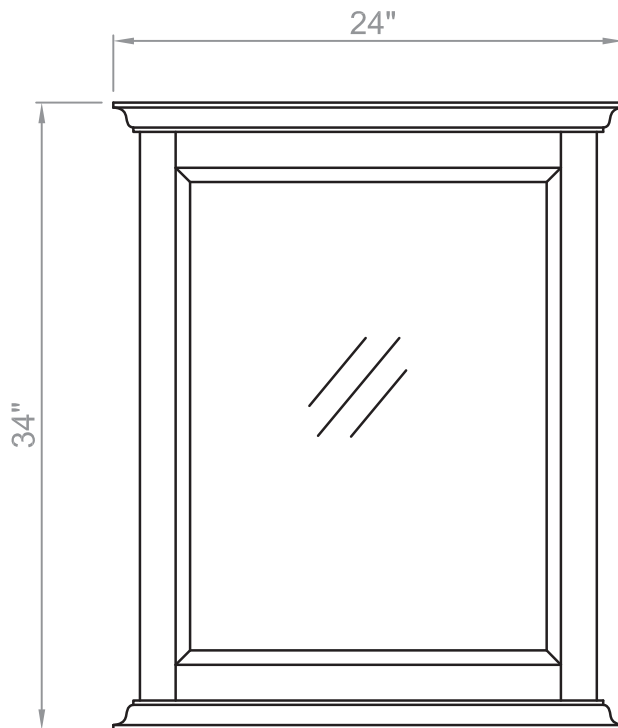

# Heritage Series 24" Mirror

in Dove White finish

tidal

Model(s): HTGM-243000

Heritage 24" wide mirror

Overall Dimensions: 24" Wide x 34" High

### Key Features:

- Framed styling to match Heritage series
- Bevelled mirror glass
- Available in Dove White finish
- Constructed of solid Birch wood and Birch veneers

FRONT

SIDE

Important Note: Dimensions supplied are nominal and may vary within tolerances. These measurements are subject to change or cancellation. No responsibility is assumed for use of superseded or voided pages.