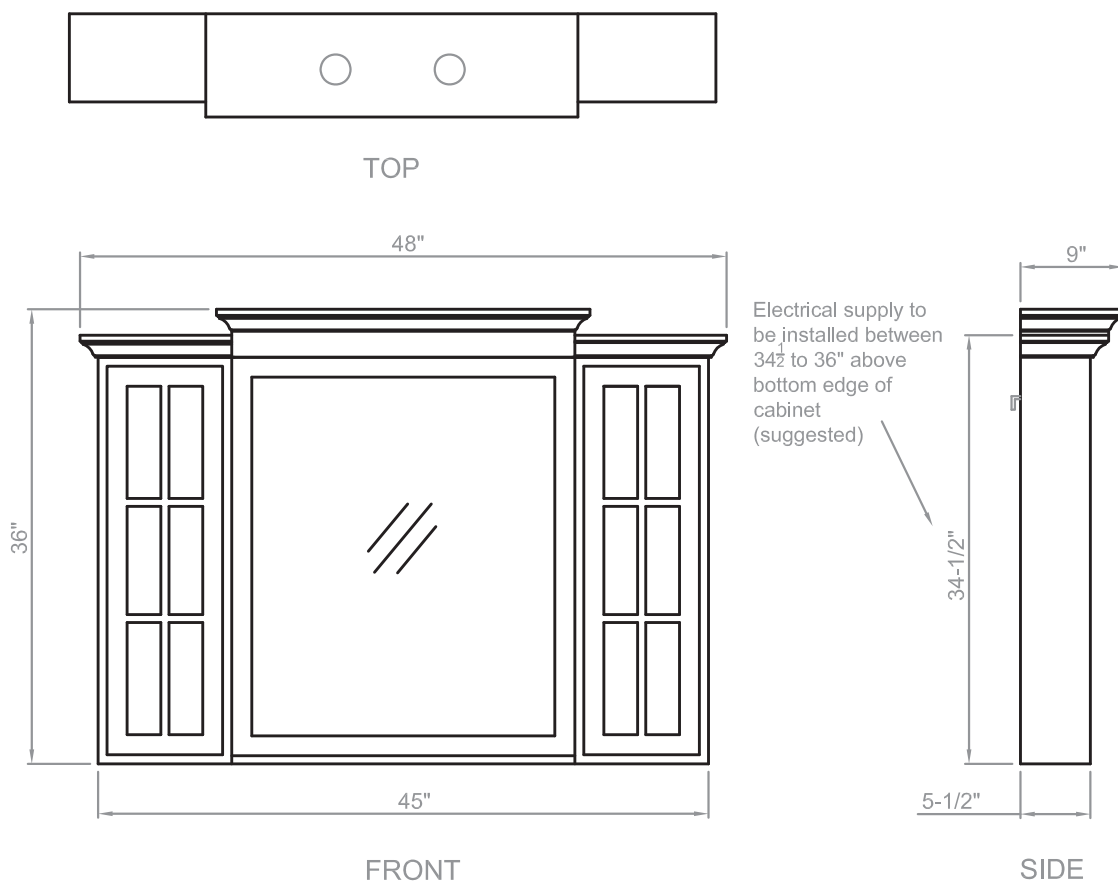

Heritage Series 48" Medicine Cabinet

in Espresso or Coconut White finish

Model(s): HTGK-483000, -483100, 482000, -482100

Heritage 48" wide 2-door medicine cabinet
Overall Dimensions: 48" Wide x 5-1/2" Deep x 36" High

Key Features:

- Matching design details for perfect pairing with the vanity base cabinet
- Beveled-mirror doors featuring concealed European-style hinges with frosted glass panes
- Each storage compartment includes three levels of adjustable tempered glass shelving
- Includes 2 recessed 20W halogen lights with transformer (CSA-approved)
- Light fixtures available in Polished Chrome or Brushed Nickel finish
- Convenient and aesthetically pleasing open shelf positioned under mirror
- Available in Coconut White or Espresso finishes
- Constructed of solid Birch wood and Birch veneers