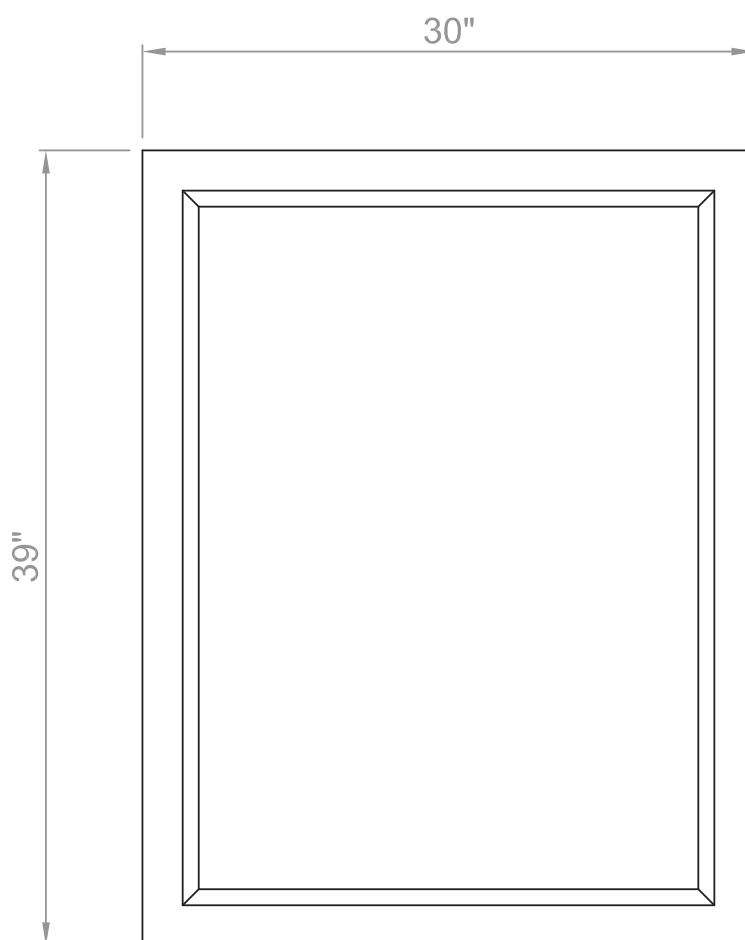

30" Framed Mirror in Walnut or Dove White Finish

tidal

Model(s): BELM-30X00

Bella 30" wide framed mirror
Overall Dimensions: 32" Wide x 39" High

Key Features:

- Constructed of solid birch wood
- Wood framed mirror with belvelled glass
- Available in Walnut or Dove White finish

Important Note: Dimensions supplied are nominal and may vary within tolerances. These measurements are subject to change or cancellation. No responsibility is assumed for use of superseded or voided pages.