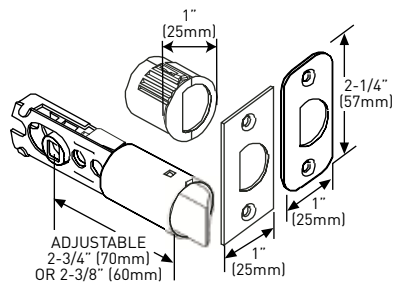

6-IN-1 PRIVACY/PASSAGE LATCH