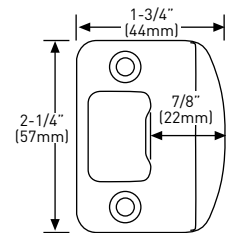

FULL LIP RADIUS STRIKE