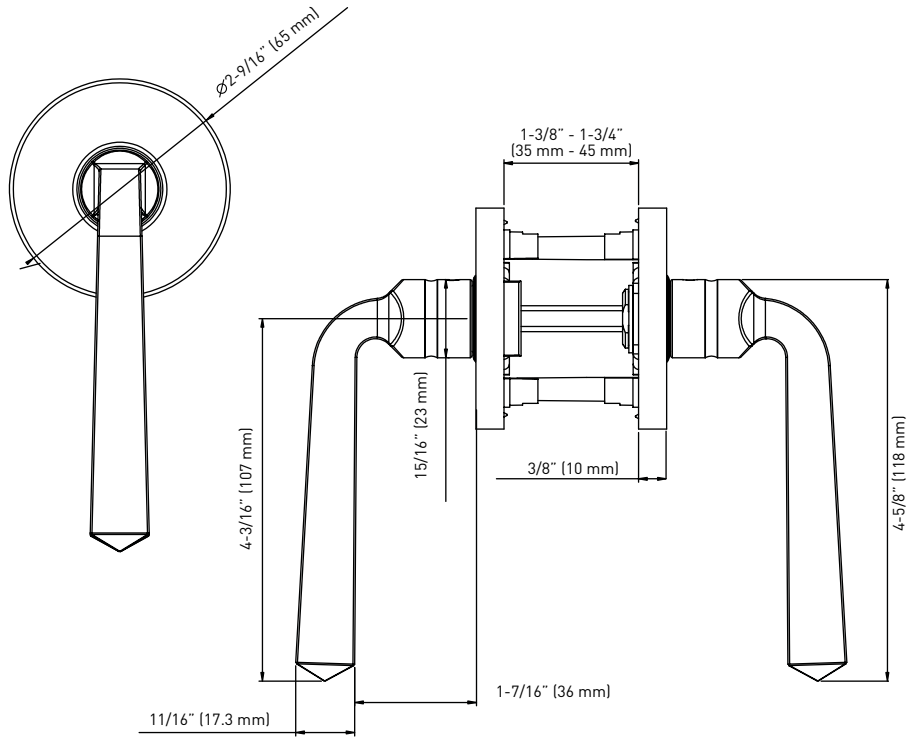

EXTENSION KIT AVAILABLE

Optional Extension Kit works to accommodate doors that are 2-1/4" thick.

FIRE RATING AVAILABLE

Optional 20-minute fire rating on select functions. A fire-can and latch must be ordered in conjunction with lockset.

MEETS ADA
STANDARDS

LIMITED LIFETIME MECHANICAL & FINISH WARRANTY

SPECIFICATIONS

- › INTERIOR LOCK SOLUTION FOR SINGLE AND MULTI-FAMILY RESIDENTIAL BUILDINGS
- › UNIVERSAL 6-IN-1 LATCH: DRIVE IN, SQUARE MORTISE AND RADIUS CORNER WITH ADJUSTABLE BACKSET: 2-3/8" (60 mm) – 2-3/4" (70 mm)
- › STANDARD BORE HOLES: 2-1/8" (54 mm)
- › FITS STANDARD DOOR THICKNESS: 1-3/8" (35 mm) – 1-3/4" (45 mm)
- › FULL LIP RADIUS CORNER STRIKE WITH ADJUSTABLE TAB STANDARD: 1-3/4" x 2-1/4" (45 mm x 57 mm)

BUILDER PACK	AGED BRONZE 10B+	POLISHED NICKEL 14	SATIN NICKEL 15	POLISHED CHROME 26	CASE QTY
Privacy	30-D006524BRN	30-D006524PN	30-D006524SN	30-D006524PC	20
Passage	30-D006534BRN	30-D006534PN	30-D006534SN	30-D006534PC	20
Inside trim	30-HL0065BRN	30-HL0065PN	30-HL0065SN	30-HL0065PC	20
Dummy	30-654BRN	30-654PN	30-654SN	30-654PC	20

6-IN-1 PRIVACY/PASSAGE LATCH

FULL LIP RADIUS STRIKE