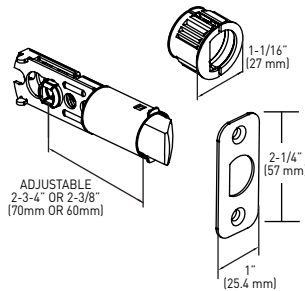

ORLEANS

BUILDERS SERIES LEVERSETS

ORLEANS
LEVER

ENTRY
FRONT/BACK
INSIDE TURN BUTTON

PRIVACY
BED/BATH
INSIDE TURN BUTTON

PASSAGE
HALL/CLOSET

DUMMY
INACTIVE

INSIDE TRIM
SINGLE SIDE LEVER

AVAILABLE FINISHES

10B+
AGED
BRONZE

15
SATIN
NICKEL

FEATURES

- REVERSIBLE DESIGN
- 5-PIN BRASS PLUG (CK)
- KWIKSET KEYWAY
- 4-IN-1 ADJUSTABLE BACKSET LATCH
- FIRE RATEABLE - 20 MINUTES
- ANSI/BHMA GRADE 3
- FITS DOORS 1-3/8" TO 1-3/4" THICK
- FULL LIP RADIUS CORNER "D" STRIKE
- KEYING OPTIONS AVAILABLE
- 25 YEAR MECHANICAL WARRANTY
- 5 YEAR FINISH WARRANTY

4-IN-1 ADJUSTABLE LATCH

FULL LIP RADIUS CORNER "D" STRIKE

4-IN-1 ENTRY LATCH

4-IN-1 PRIVACY/PASSAGE LATCH

OPTIONS THAT MAY BE ADDED TO ORLEANS LEVERSETS

- AN APPROVED UL LATCH MAY BE ORDERED WITH LOCKS TO MEET BUILDING CODE REQUIREMENTS FOR 20 MINUTE FIRE RATING STANDARDS. THESE UL LATCHES MUST BE ORDERED WITH THE LOCKS AND ARE NOT SOLD SEPARATELY.
- PLEASE CONTACT YOUR TAYMOR REPRESENTATIVE FOR SPECIALTY KEYING OPTIONS SUCH AS KEYED ALIKE OR KEYED DIFFERENT REQUIREMENTS OR SEVERAL VARIATIONS OF MASTER AND CONSTRUCTION KEYING.

ORLEANS LEVERSET - BOX PACK	10B+ AGED BRONZE	15 SATIN NICKEL	CASE PACK
ENTRY - FRONT/BACK LEVERSET (INSIDE TURN BUTTON) - 4-IN-1 RADIUS CORNER MORTISE/DRIVE-IN LATCH - KD	36-RD3810BRN	36-RD3810SN	20
PRIVACY - BED/BATH LEVERSET (INSIDE TURN BUTTON) - 4-IN-1 RADIUS CORNER MORTISE/DRIVE-IN LATCH	36-RD3803BRN	36-RD3803SN	20
PASSAGE - HALL/CLOSET LEVERSET - 4-IN-1 RADIUS CORNER MORTISE/DRIVE-IN LATCH	36-RD3805BRN	36-RD3805SN	20
DUMMY - SINGLE SIDE INACTIVE LEVER	36-RD3807BRNR 36-RD3807BRNL	36-RD3807SNR 36-RD3807SNL	20
INSIDE TRIM - SINGLE SIDE LEVERSET	36-RD3808BRNR 36-RD3808BRNL	36-RD3808SNR 36-RD3808SNL	20