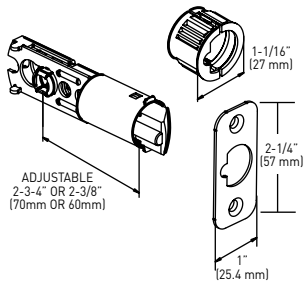

ORLEANS

BUILDERS SERIES LEVERSETS

ORLEANS
LEVER

ENTRY
FRONT/BACK
INSIDE TURN BUTTON

PRIVACY
BED/BATH
INSIDE TURN BUTTON

PASSAGE
HALL/CLOSET

DUMMY
INACTIVE

INSIDE TRIM
SINGLE SIDE LEVER

AVAILABLE FINISHES

10B+
AGED
BRONZE

15
SATIN
NICKEL

FEATURES

- REVERSIBLE DESIGN
- 5-PIN BRASS PLUG (CK)
- KWIKSET KEYWAY
- 4-IN-1 ADJUSTABLE BACKSET LATCH
- FIRE RATEABLE - 20 MINUTES
- ANSI/BHMA GRADE 3
- FITS DOORS 1-3/8" TO 1-3/4" THICK
- FULL LIP RADIUS CORNER "D" STRIKE
- KEYING OPTIONS AVAILABLE
- 25 YEAR MECHANICAL WARRANTY
- 5 YEAR FINISH WARRANTY

4-IN-1 ADJUSTABLE LATCH

FULL LIP RADIUS CORNER "D" STRIKE

4-IN-1 ENTRY LATCH

4-IN-1 PRIVACY/PASSAGE LATCH

OPTIONS THAT MAY BE ADDED TO ORLEANS LEVERSETS

- AN APPROVED UL LATCH MAY BE ORDERED WITH LOCKS TO MEET BUILDING CODE REQUIREMENTS FOR 20 MINUTE FIRE RATING STANDARDS. THESE UL LATCHES MUST BE ORDERED WITH THE LOCKS AND ARE NOT SOLD SEPARATELY.
- PLEASE CONTACT YOUR TAYMOR REPRESENTATIVE FOR SPECIALTY KEYING OPTIONS SUCH AS KEYED ALIKE OR KEYED DIFFERENT REQUIREMENTS OR SEVERAL VARIATIONS OF MASTER AND CONSTRUCTION KEYING.

ORLEANS LEVERSET - BOX PACK	10B+ AGED BRONZE	15 SATIN NICKEL	CASE PACK
ENTRY - FRONT/BACK LEVERSET (INSIDE TURN BUTTON) - 4-IN-1 RADIUS CORNER MORTISE/DRIVE-IN LATCH - KD	36-RD3810BRN	36-RD3810SN	20
PRIVACY - BED/BATH LEVERSET (INSIDE TURN BUTTON) - 4-IN-1 RADIUS CORNER MORTISE/DRIVE-IN LATCH	36-RD3803BRN	36-RD3803SN	20
PASSAGE - HALL/CLOSET LEVERSET - 4-IN-1 RADIUS CORNER MORTISE/DRIVE-IN LATCH	36-RD3805BRN	36-RD3805SN	20
DUMMY - SINGLE SIDE INACTIVE LEVER	36-RD3807BRNR 36-RD3807BRNL	36-RD3807SNR 36-RD3807SNL	20
INSIDE TRIM - SINGLE SIDE LEVERSET	36-RD3808BRNR 36-RD3808BRNL	36-RD3808SNR 36-RD3808SNL	20