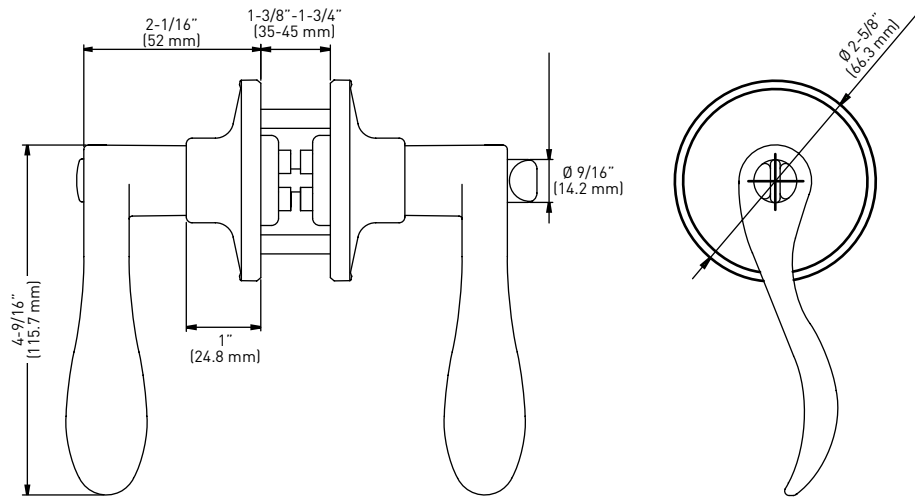

AVAILABLE FINISHES

10B+
AGED
BRONZE

15
SATIN
NICKEL

FEATURES

- REVERSIBLE DESIGN
- 5-PIN BRASS PLUG (CK)
- KWIKSET KEYWAY
- 4-IN-1 ADJUSTABLE BACKSET LATCH
- FIRE RATEABLE - 20 MINUTES
- ANSI/BHMA GRADE 3
- FITS DOORS 1-3/8" TO 1-3/4" THICK
- FULL LIP RADIUS CORNER "D" STRIKE
- KEYING OPTIONS AVAILABLE
- 25 YEAR MECHANICAL WARRANTY
- 5 YEAR FINISH WARRANTY

4-IN-1 ADJUSTABLE LATCH

FULL LIP RADIUS CORNER "D" STRIKE

4-IN-1 ENTRY LATCH

4-IN-1 PRIVACY/PASSAGE LATCH

OPTIONS THAT MAY BE ADDED TO ORLEANS LEVERSETS

- AN APPROVED UL LATCH MAY BE ORDERED WITH LOCKS TO MEET BUILDING CODE REQUIREMENTS FOR 20 MINUTE FIRE RATING STANDARDS. THESE UL LATCHES MUST BE ORDERED WITH THE LOCKS AND ARE NOT SOLD SEPARATELY.
- PLEASE CONTACT YOUR TAYMOR REPRESENTATIVE FOR SPECIALTY KEYING OPTIONS SUCH AS KEYED ALIKE OR KEYED DIFFERENT REQUIREMENTS OR SEVERAL VARIATIONS OF MASTER AND CONSTRUCTION KEYING.

ORLEANS LEVERSET - BOX PACK	10B+ AGED BRONZE	15 SATIN NICKEL	CASE PACK
ENTRY - FRONT/BACK LEVERSET (INSIDE TURN BUTTON) - 4-IN-1 RADIUS CORNER MORTISE/DRIVE-IN LATCH - KD	36-RD3810BRN	36-RD3810SN	20
PRIVACY - BED/BATH LEVERSET (INSIDE TURN BUTTON) - 4-IN-1 RADIUS CORNER MORTISE/DRIVE-IN LATCH	36-RD3803BRN	36-RD3803SN	20
PASSAGE - HALL/CLOSET LEVERSET - 4-IN-1 RADIUS CORNER MORTISE/DRIVE-IN LATCH	36-RD3805BRN	36-RD3805SN	20
DUMMY - SINGLE SIDE INACTIVE LEVER	36-RD3807BRNR 36-RD3807BRNL	36-RD3807SNR 36-RD3807SNL	20
INSIDE TRIM - SINGLE SIDE LEVERSET	36-RD3808BRNR 36-RD3808BRNL	36-RD3808SNR 36-RD3808SNL	20