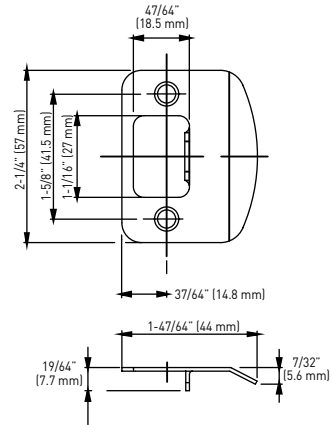

AVAILABLE FINISHES

10B+
AGED
BRONZE

15
SATIN
NICKEL

FEATURES

- REVERSIBLE DESIGN
- 5-PIN BRASS PLUG (CK)
- KWIKSET KEYWAY
- 4-IN-1 ADJUSTABLE BACKSET LATCH
- FIRE RATEABLE - 20 MINUTES
- ANSI/BHMA GRADE 3
- FITS DOORS 1-3/8" TO 1-3/4" THICK
- FULL LIP RADIUS CORNER "D" STRIKE
- KEYING OPTIONS AVAILABLE
- 25 YEAR MECHANICAL WARRANTY
- 5 YEAR FINISH WARRANTY

4-IN-1 ADJUSTABLE LATCH

FULL LIP RADIUS CORNER "D" STRIKE

4-IN-1 ENTRY LATCH

4-IN-1 PRIVACY/PASSAGE LATCH

OPTIONS THAT MAY BE ADDED TO ORLEANS LEVERSETS

- AN APPROVED UL LATCH MAY BE ORDERED WITH LOCKS TO MEET BUILDING CODE REQUIREMENTS FOR 20 MINUTE FIRE RATING STANDARDS. THESE UL LATCHES MUST BE ORDERED WITH THE LOCKS AND ARE NOT SOLD SEPARATELY.
- PLEASE CONTACT YOUR TAYMOR REPRESENTATIVE FOR SPECIALTY KEYING OPTIONS SUCH AS KEYED ALIKE OR KEYED DIFFERENT REQUIREMENTS OR SEVERAL VARIATIONS OF MASTER AND CONSTRUCTION KEYING.

ORLEANS LEVERSET - BOX PACK	10B+ AGED BRONZE	15 SATIN NICKEL	CASE PACK
ENTRY - FRONT/BACK LEVERSET (INSIDE TURN BUTTON) - 4-IN-1 RADIUS CORNER MORTISE/DRIVE-IN LATCH - KD	36-RD3810BRN	36-RD3810SN	20
PRIVACY - BED/BATH LEVERSET (INSIDE TURN BUTTON) - 4-IN-1 RADIUS CORNER MORTISE/DRIVE-IN LATCH	36-RD3803BRN	36-RD3803SN	20
PASSAGE - HALL/CLOSET LEVERSET - 4-IN-1 RADIUS CORNER MORTISE/DRIVE-IN LATCH	36-RD3805BRN	36-RD3805SN	20
DUMMY - SINGLE SIDE INACTIVE LEVER	36-RD3807BRNR 36-RD3807BRNL	36-RD3807SNR 36-RD3807SNL	20
INSIDE TRIM - SINGLE SIDE LEVERSET	36-RD3808BRNR 36-RD3808BRNL	36-RD3808SNR 36-RD3808SNL	20