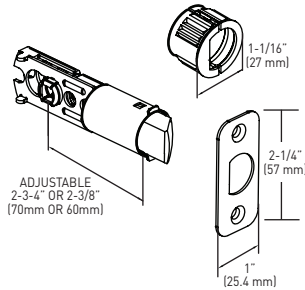

ENTRY
FRONT/BACK
INSIDE TURN BUTTON

PRIVACY
BED/BATH
INSIDE TURN BUTTON

PASSAGE
HALL/CLOSET

DUMMY
INACTIVE

INSIDE TRIM
SINGLE SIDE KNOB

FEATURES

- 5-PIN BRASS PLUG (CK)
- KWIKSET KEYWAY
- 4-IN-1 ADJUSTABLE BACKSET LATCH
- FIRE RATEABLE - 20 MINUTES
- ANSI/BHMA GRADE 3
- FITS DOORS 1-3/8" TO 1-3/4" THICK
- FULL LIP RADIUS CORNER "D" STRIKE
- KEYING OPTIONS AVAILABLE
- 25 YEAR MECHANICAL WARRANTY
- 5 YEAR FINISH WARRANTY

4-IN-1 ADJUSTABLE LATCH

FULL LIP RADIUS CORNER "D" STRIKE

4-IN-1 ENTRY LATCH

4-IN-1 PRIVACY/PASSAGE LATCH

OPTIONS THAT MAY BE ADDED TO GALA BALL KNOBS

- AN APPROVED UL LATCH MAY BE ORDERED WITH LOCKS TO MEET BUILDING CODE REQUIREMENTS FOR 20 MINUTE FIRE RATING STANDARDS. THESE UL LATCHES MUST BE ORDERED WITH THE LOCKS AND ARE NOT SOLD SEPARATELY.
- PLEASE CONTACT YOUR TAYMOR REPRESENTATIVE FOR SPECIALTY KEYING OPTIONS SUCH AS KEYED ALIKE OR KEYED DIFFERENT REQUIREMENTS OR SEVERAL VARIATIONS OF MASTER AND CONSTRUCTION KEYING.

4-IN-1 LATCH GALA BALL KNOB - BOX PACK	3 POLISHED BRASS	10B+ AGED BRONZE	15 SATIN NICKEL	26D SATIN CHROME	CASE PACK
ENTRY - FRONT/BACK BALL KNOB (INSIDE TURN BUTTON) 4-IN-1 RADIUS CORNER MORTISE/DRIVE-IN LATCH - KD	36-RD4410PB	36-RD4410BRN	36-RD4410SN	36-RD4410SC	20
PRIVACY - BED/BATH BALL KNOB (INSIDE TURN BUTTON) 4-IN-1 RADIUS CORNER MORTISE/DRIVE-IN LATCH	36-RD4403PB	36-RD4403BRN	36-RD4403SN	36-RD4403SC	20
PASSAGE - HALL/CLOSET BALL KNOB 4-IN-1 RADIUS CORNER MORTISE/DRIVE-IN LATCH	36-RD4405PB	36-RD4405BRN	36-RD4405SN	36-RD4405SC	20
DUMMY - SINGLE SIDE INACTIVE BALL KNOB	36-RD4407PB	36-RD4407BRN	36-RD4407SN	36-RD4407SC	20
INSIDE TRIM - SINGLE SIDE BALL KNOB	36-RD4408PB	36-RD4408BRN	36-RD4408SN	36-RD4408SC	20