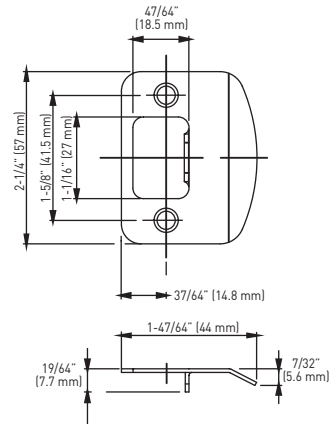

ENTRY
FRONT/BACK
INSIDE TURN BUTTON

PRIVACY
BED/BATH
INSIDE TURN BUTTON

PASSAGE
HALL/CLOSET

DUMMY
INACTIVE

INSIDE TRIM
SINGLE SIDE KNOB

FEATURES

- 5-PIN BRASS PLUG (CK)
- KWIKSET KEYWAY
- 4-IN-1 ADJUSTABLE BACKSET LATCH
- FIRE RATEABLE - 20 MINUTES
- ANSI/BHMA GRADE 3
- FITS DOORS 1-3/8" TO 1-3/4" THICK
- FULL LIP RADIUS CORNER "D" STRIKE
- KEYING OPTIONS AVAILABLE
- 25 YEAR MECHANICAL WARRANTY
- 5 YEAR FINISH WARRANTY

4-IN-1 ADJUSTABLE LATCH

FULL LIP RADIUS CORNER "D" STRIKE

4-IN-1 ENTRY LATCH

4-IN-1 PRIVACY/PASSAGE LATCH

OPTIONS THAT MAY BE ADDED TO GALA BALL KNOBS

- AN APPROVED UL LATCH MAY BE ORDERED WITH LOCKS TO MEET BUILDING CODE REQUIREMENTS FOR 20 MINUTE FIRE RATING STANDARDS. THESE UL LATCHES MUST BE ORDERED WITH THE LOCKS AND ARE NOT SOLD SEPARATELY.
- PLEASE CONTACT YOUR TAYMOR REPRESENTATIVE FOR SPECIALTY KEYING OPTIONS SUCH AS KEYED ALIKE OR KEYED DIFFERENT REQUIREMENTS OR SEVERAL VARIATIONS OF MASTER AND CONSTRUCTION KEYING.