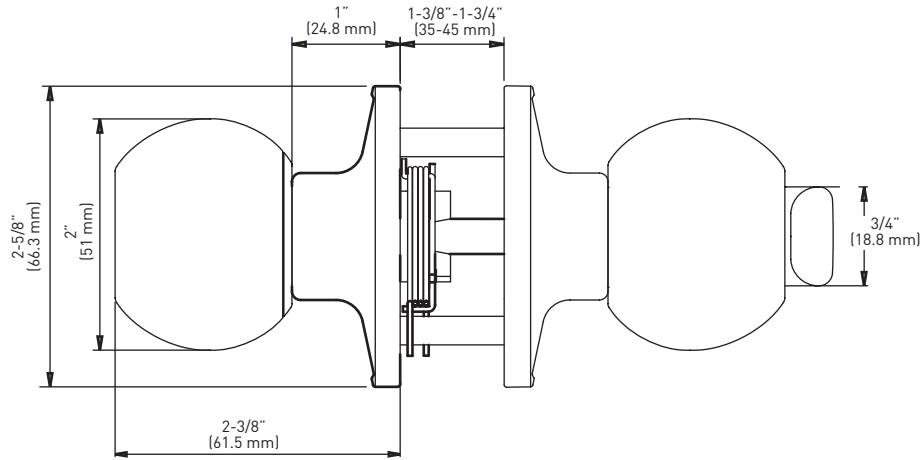

ENTRY
FRONT/BACK
INSIDE TURN BUTTON

PRIVACY
BED/BATH
INSIDE TURN BUTTON

PASSAGE
HALL/CLOSET

DUMMY
INACTIVE

INSIDE TRIM
SINGLE SIDE KNOB

FEATURES

- 5-PIN BRASS PLUG (CK)
- KWIKSET KEYWAY
- 4-IN-1 ADJUSTABLE BACKSET LATCH
- FIRE RATEABLE - 20 MINUTES
- ANSI/BHMA GRADE 3
- FITS DOORS 1-3/8" TO 1-3/4" THICK
- FULL LIP RADIUS CORNER "D" STRIKE
- KEYING OPTIONS AVAILABLE
- 25 YEAR MECHANICAL WARRANTY
- 5 YEAR FINISH WARRANTY

4-IN-1 ADJUSTABLE LATCH

FULL LIP RADIUS CORNER "D" STRIKE

4-IN-1 ENTRY LATCH

4-IN-1 PRIVACY/PASSAGE LATCH

OPTIONS THAT MAY BE ADDED TO GALA BALL KNOBS

- AN APPROVED UL LATCH MAY BE ORDERED WITH LOCKS TO MEET BUILDING CODE REQUIREMENTS FOR 20 MINUTE FIRE RATING STANDARDS. THESE UL LATCHES MUST BE ORDERED WITH THE LOCKS AND ARE NOT SOLD SEPARATELY.
- PLEASE CONTACT YOUR TAYMOR REPRESENTATIVE FOR SPECIALTY KEYING OPTIONS SUCH AS KEYED ALIKE OR KEYED DIFFERENT REQUIREMENTS OR SEVERAL VARIATIONS OF MASTER AND CONSTRUCTION KEYING.