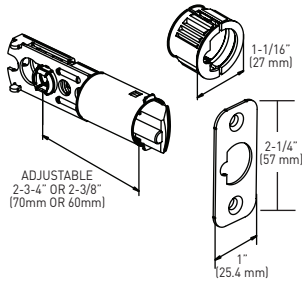

ENTRY
FRONT/BACK
INSIDE TURN BUTTON

PRIVACY
BED/BATH
INSIDE TURN BUTTON

PASSAGE
HALL/CLOSET

DUMMY
INACTIVE

INSIDE TRIM
SINGLE SIDE KNOB

FEATURES

- 5-PIN BRASS PLUG (CK)
- KWIKSET KEYWAY
- 4-IN-1 ADJUSTABLE BACKSET LATCH
- FIRE RATEABLE - 20 MINUTES
- ANSI/BHMA GRADE 3
- FITS DOORS 1-3/8" TO 1-3/4" THICK
- FULL LIP RADIUS CORNER "D" STRIKE
- KEYING OPTIONS AVAILABLE
- 25 YEAR MECHANICAL WARRANTY
- 5 YEAR FINISH WARRANTY

4-IN-1 ADJUSTABLE LATCH

FULL LIP RADIUS CORNER "D" STRIKE

4-IN-1 ENTRY LATCH

4-IN-1 PRIVACY/PASSAGE LATCH

OPTIONS THAT MAY BE ADDED TO GALA BALL KNOBS

- AN APPROVED UL LATCH MAY BE ORDERED WITH LOCKS TO MEET BUILDING CODE REQUIREMENTS FOR 20 MINUTE FIRE RATING STANDARDS. THESE UL LATCHES MUST BE ORDERED WITH THE LOCKS AND ARE NOT SOLD SEPARATELY.
- PLEASE CONTACT YOUR TAYMOR REPRESENTATIVE FOR SPECIALTY KEYING OPTIONS SUCH AS KEYED ALIKE OR KEYED DIFFERENT REQUIREMENTS OR SEVERAL VARIATIONS OF MASTER AND CONSTRUCTION KEYING.

4-IN-1 LATCH GALA BALL KNOB - BOX PACK	3 POLISHED BRASS	10B+ AGED BRONZE	15 SATIN NICKEL	26D SATIN CHROME	CASE PACK
ENTRY - FRONT/BACK BALL KNOB (INSIDE TURN BUTTON) 4-IN-1 RADIUS CORNER MORTISE/DRIVE-IN LATCH - KD	36-RD4410PB	36-RD4410BRN	36-RD4410SN	36-RD4410SC	20
PRIVACY - BED/BATH BALL KNOB (INSIDE TURN BUTTON) 4-IN-1 RADIUS CORNER MORTISE/DRIVE-IN LATCH	36-RD4403PB	36-RD4403BRN	36-RD4403SN	36-RD4403SC	20
PASSAGE - HALL/CLOSET BALL KNOB 4-IN-1 RADIUS CORNER MORTISE/DRIVE-IN LATCH	36-RD4405PB	36-RD4405BRN	36-RD4405SN	36-RD4405SC	20
DUMMY - SINGLE SIDE INACTIVE BALL KNOB	36-RD4407PB	36-RD4407BRN	36-RD4407SN	36-RD4407SC	20
INSIDE TRIM - SINGLE SIDE BALL KNOB	36-RD4408PB	36-RD4408BRN	36-RD4408SN	36-RD4408SC	20