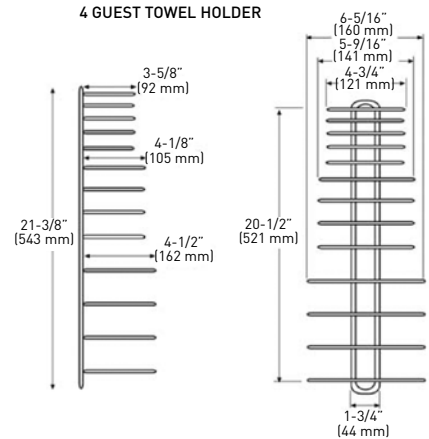

FEATURES

- EXPOSED SURFACE MOUNT APPLICATION
- INCLUDES #8 x 1-1/4" (32 mm) MOUNTING SCREWS AND 2 WELDED MOUNTING PLATES CONSTRUCTED OF TRIPLE CHROME PLATED STEEL

2 GUEST TOWEL HOLDER

3 GUEST TOWEL HOLDER

4 GUEST TOWEL HOLDER

LIMITED LIFETIME WARRANTY

2 GUEST TOWEL HOLDER

3 GUEST TOWEL HOLDER

4 GUEST TOWEL HOLDER

MEASUREMENTS ARE FOR REFERENCE ONLY. TAYMOR RESERVES THE RIGHT TO CHANGE THE PRODUCT SPECS WITHOUT NOTICE. FOR PRODUCT WARRANTY, PLEASE VISIT TAYMOR WEBSITE FOR DETAILS.