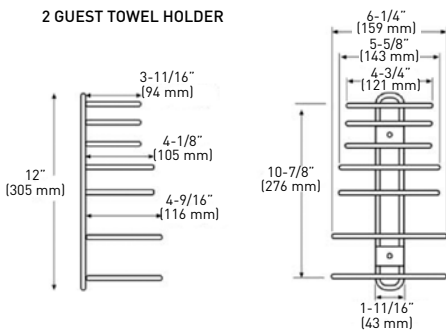

FEATURES

- EXPOSED SURFACE MOUNT APPLICATION
- INCLUDES #8 x 1-1/4" (32 mm) MOUNTING SCREWS AND 2 WELDED MOUNTING PLATES CONSTRUCTED OF TRIPLE CHROME PLATED STEEL

2 GUEST TOWEL HOLDER

3 GUEST TOWEL HOLDER

4 GUEST TOWEL HOLDER

LIMITED LIFETIME WARRANTY

2 GUEST TOWEL HOLDER

3 GUEST TOWEL HOLDER

4 GUEST TOWEL HOLDER

MEASUREMENTS ARE FOR REFERENCE ONLY. TAYMOR RESERVES THE RIGHT TO CHANGE THE PRODUCT SPECS WITHOUT NOTICE. FOR PRODUCT WARRANTY, PLEASE VISIT TAYMOR WEBSITE FOR DETAILS.