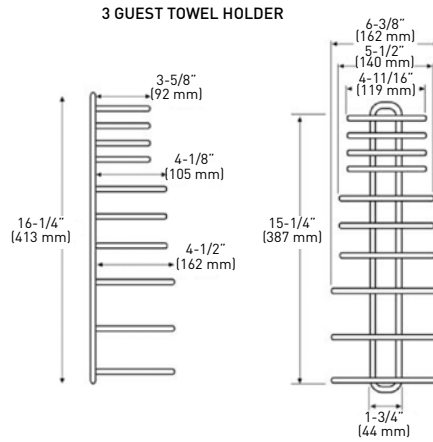

FEATURES

- EXPOSED SURFACE MOUNT APPLICATION
- INCLUDES #8 x 1-1/4" (32 mm) MOUNTING SCREWS AND 2 WELDED MOUNTING PLATES CONSTRUCTED OF TRIPLE CHROME PLATED STEEL

2 GUEST TOWEL HOLDER

3 GUEST TOWEL HOLDER

4 GUEST TOWEL HOLDER

LIMITED LIFETIME WARRANTY

2 GUEST TOWEL HOLDER

3 GUEST TOWEL HOLDER

4 GUEST TOWEL HOLDER

MEASUREMENTS ARE FOR REFERENCE ONLY. TAYMOR RESERVES THE RIGHT TO CHANGE THE PRODUCT SPECS WITHOUT NOTICE. FOR PRODUCT WARRANTY, PLEASE VISIT TAYMOR WEBSITE FOR DETAILS.